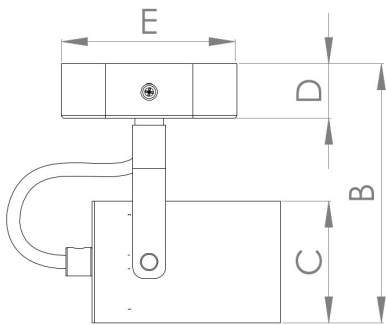

Eglo Lighting - Sorego - 900332 - LED Black 2 Light Ceiling Spotlight

900332

FRONT 

TOP 

SIDE 

	MILLIMETERS	INCHES
A	280	11.02
B	118.2	4.65
C	Ø55.5	2.18
D	25	0.98
E	80	3.14
F	100	3.93
G	200	7.87

CONTACT