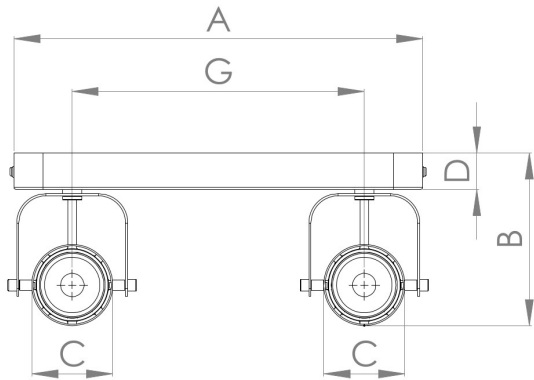

Eglo Lighting - Sorego - 900332 - LED Black 2 Light Ceiling Spotlight

900332

FRONT 

TOP 

SIDE 

	MILLIMETERS	INCHES
A	280	11.02
B	118.2	4.65
C	Ø55.5	2.18
D	25	0.98
E	80	3.14
F	100	3.93
G	200	7.87

CONTACT