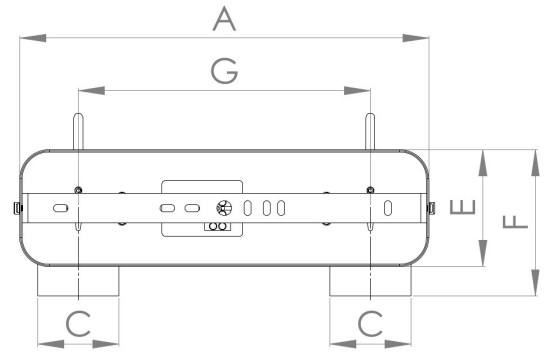

Eglo Lighting - Sorego - 900332 - LED Black 2 Light Ceiling Spotlight

900332

FRONT 

TOP 

SIDE 

	MILLIMETERS	INCHES
A	280	11.02
B	118.2	4.65
C	Ø55.5	2.18
D	25	0.98
E	80	3.14
F	100	3.93
G	200	7.87

CONTACT