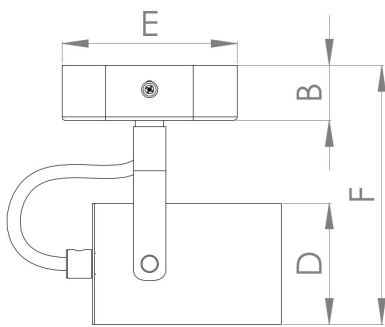

Eglo Lighting - Sorego - 900333 - LED Black 4 Light Ceiling Spotlight

900333

FRONT 

TOP 

SIDE 

	MILLIMETERS	INCHES
A	580	22.83
B	25	0.98
C	170	6.69
D	Ø55.5	2.18
E	80	3.14
F	118.2	4.65

CONTACT