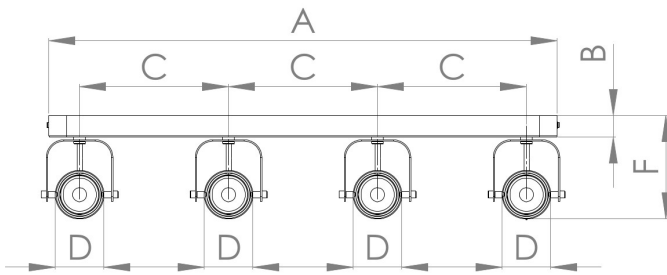

Eglo Lighting - Sorego - 900333 - LED Black 4 Light Ceiling Spotlight

900333

FRONT 

TOP 

SIDE 

	MILLIMETERS	INCHES
A	580	22.83
B	25	0.98
C	170	6.69
D	Ø55.5	2.18
E	80	3.14
F	118.2	4.65

CONTACT