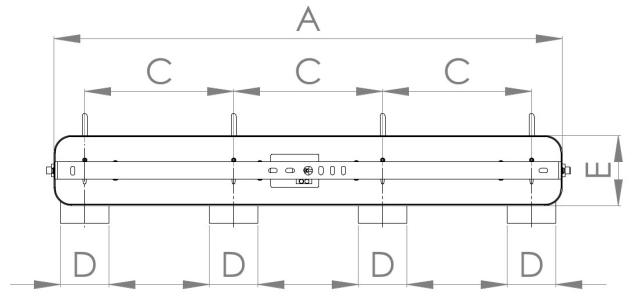

Eglo Lighting - Sorego - 900333 - LED Black 4 Light Ceiling Spotlight

900333

FRONT 

TOP 

SIDE 

	MILLIMETERS	INCHES
A	580	22.83
B	25	0.98
C	170	6.69
D	Ø55.5	2.18
E	80	3.14
F	118.2	4.65

CONTACT