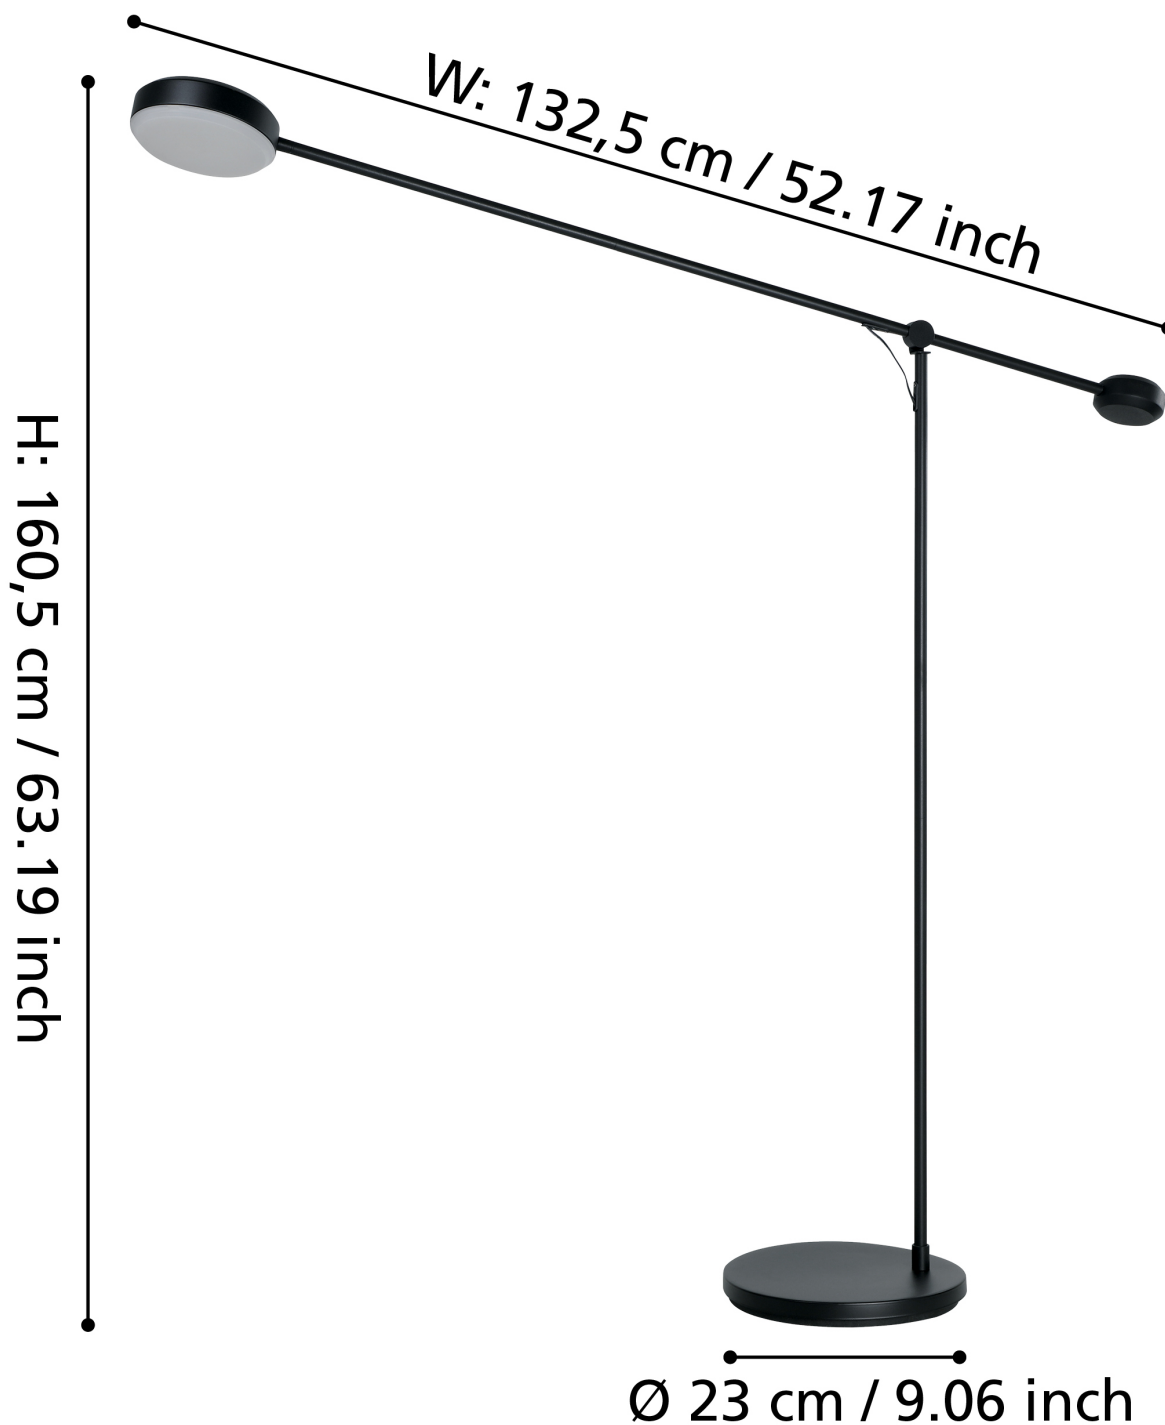

Eglo Lighting - Clavellina - 900354 - LED Black White Touch Floor Reading Lamp

CONTACT