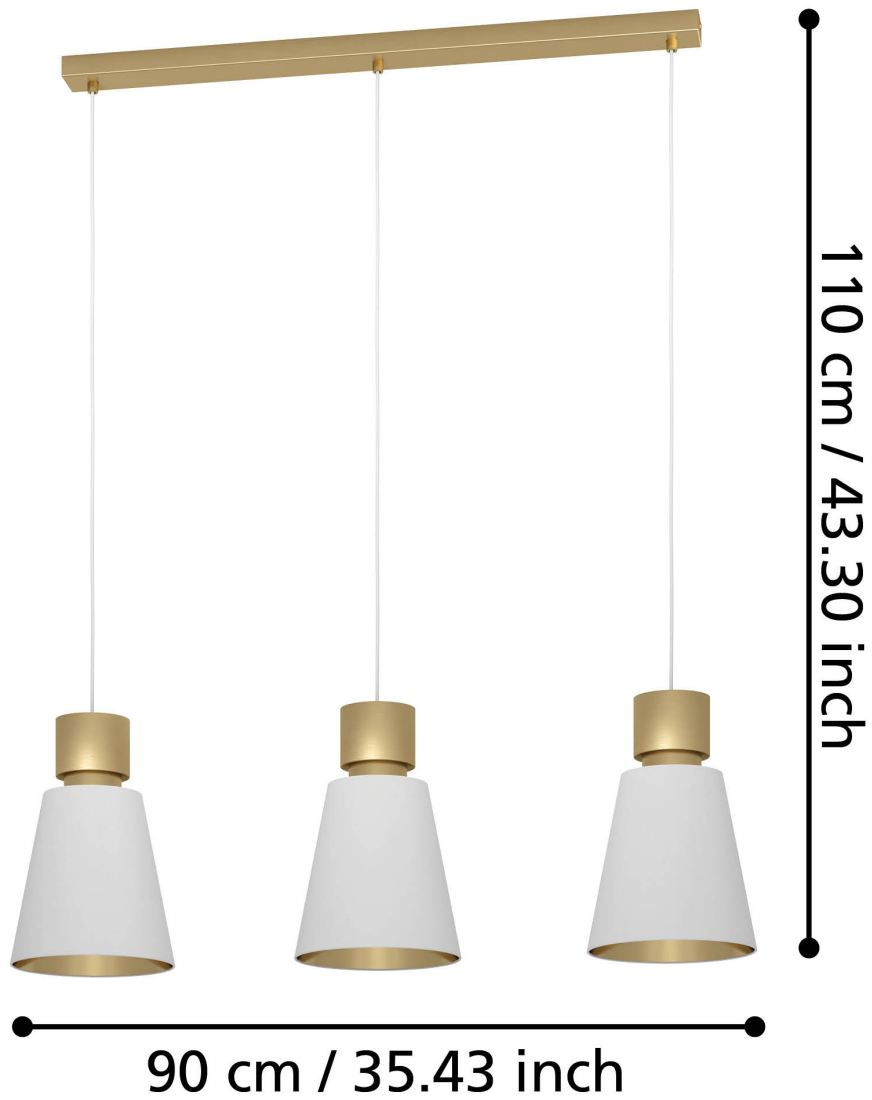

Eglo Lighting - Aglientina - 900377 - Brushed Brass White 3 Light Bar Ceiling Pendant Light

CONTACT