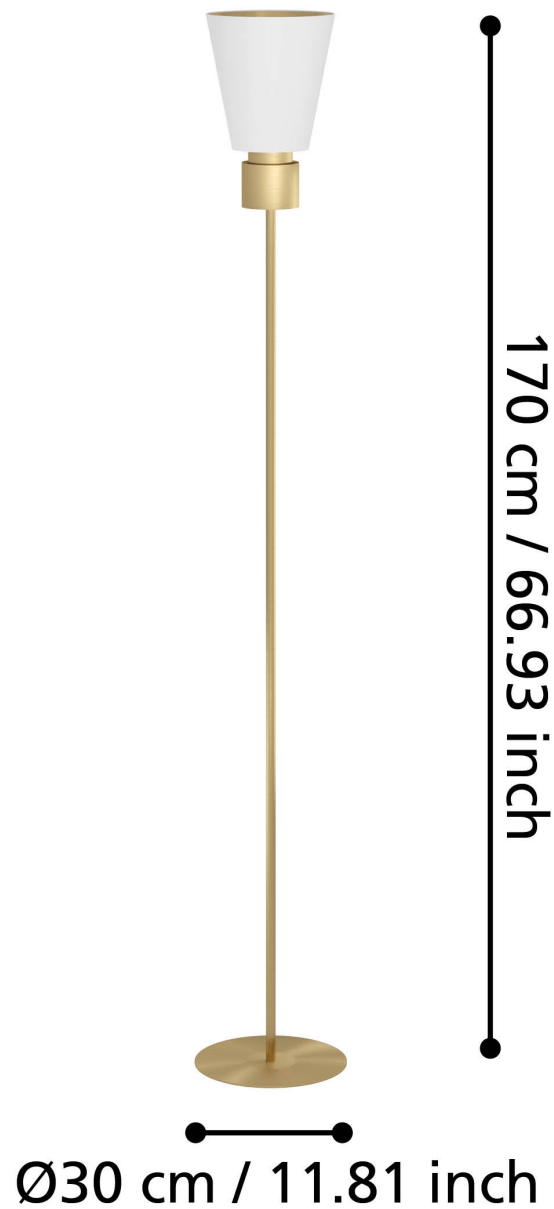

Eglo Lighting - Aglientina - 900378 - Brushed Brass White Floor Lamp

CONTACT