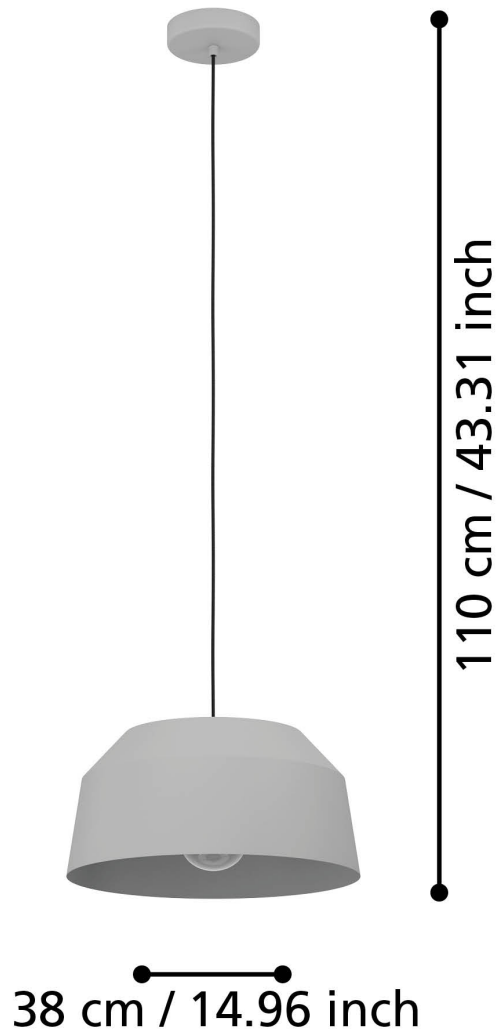

Eglo Lighting - Contrisa - 900379 - Grey Ceiling Pendant Light

CONTACT