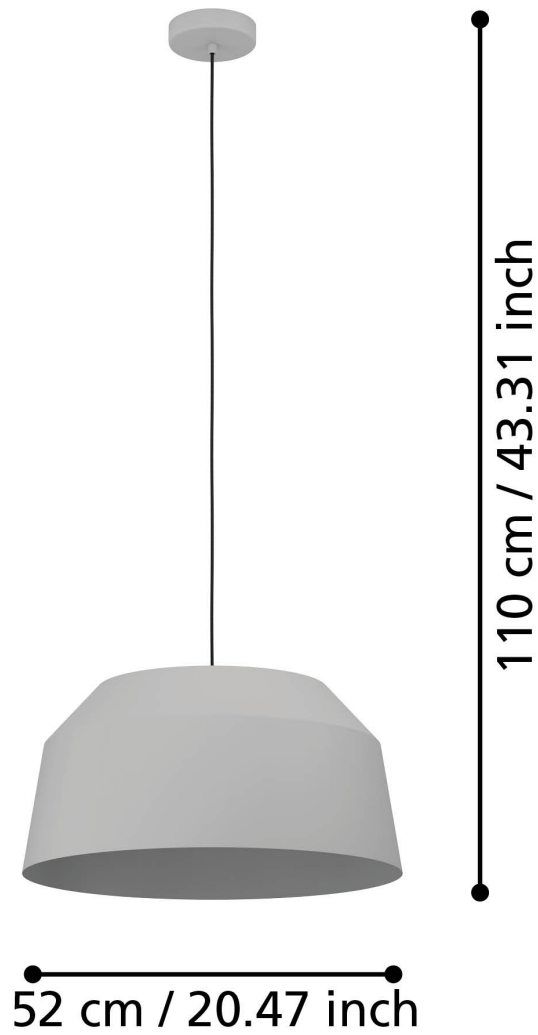

Eglo Lighting - Contrisa - 900381 - Grey Ceiling Pendant Light

CONTACT