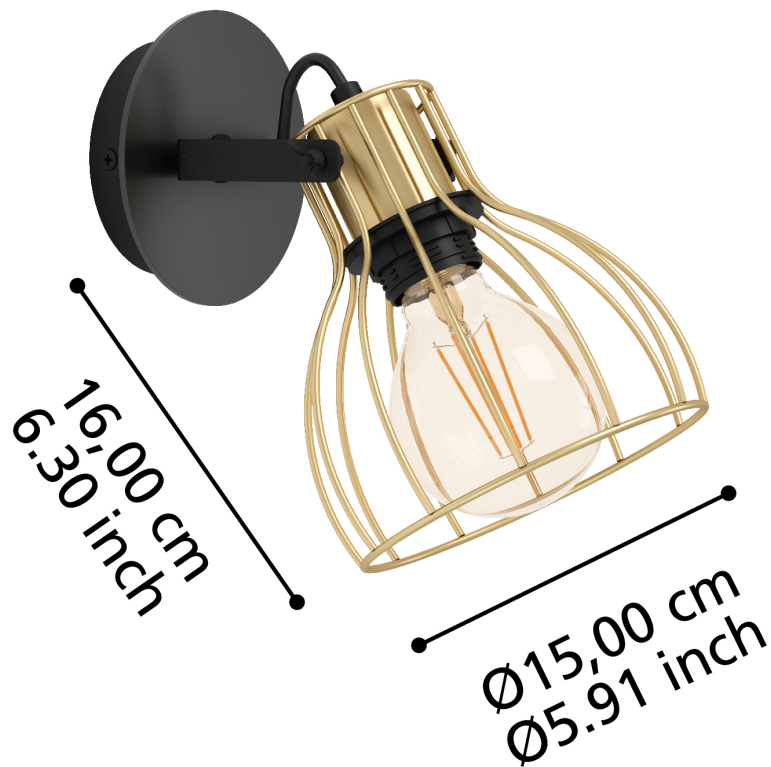

Eglo Lighting - Sambatello - 900382 - Black Wood Brushed Brass Spotlight

Ø12,00 cm
Ø4.72 inch

CONTACT