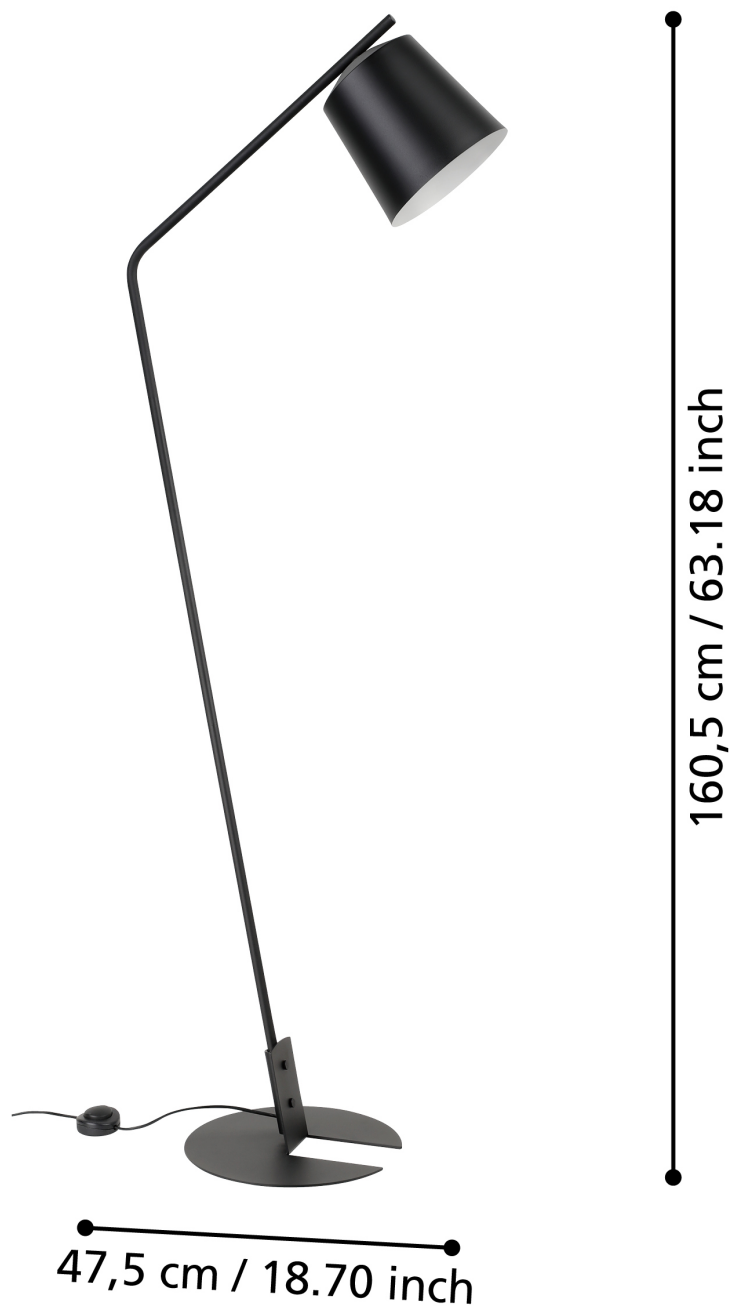

Eglo Lighting - Oneda - 900394 - Black White Floor Reading Lamp

CONTACT