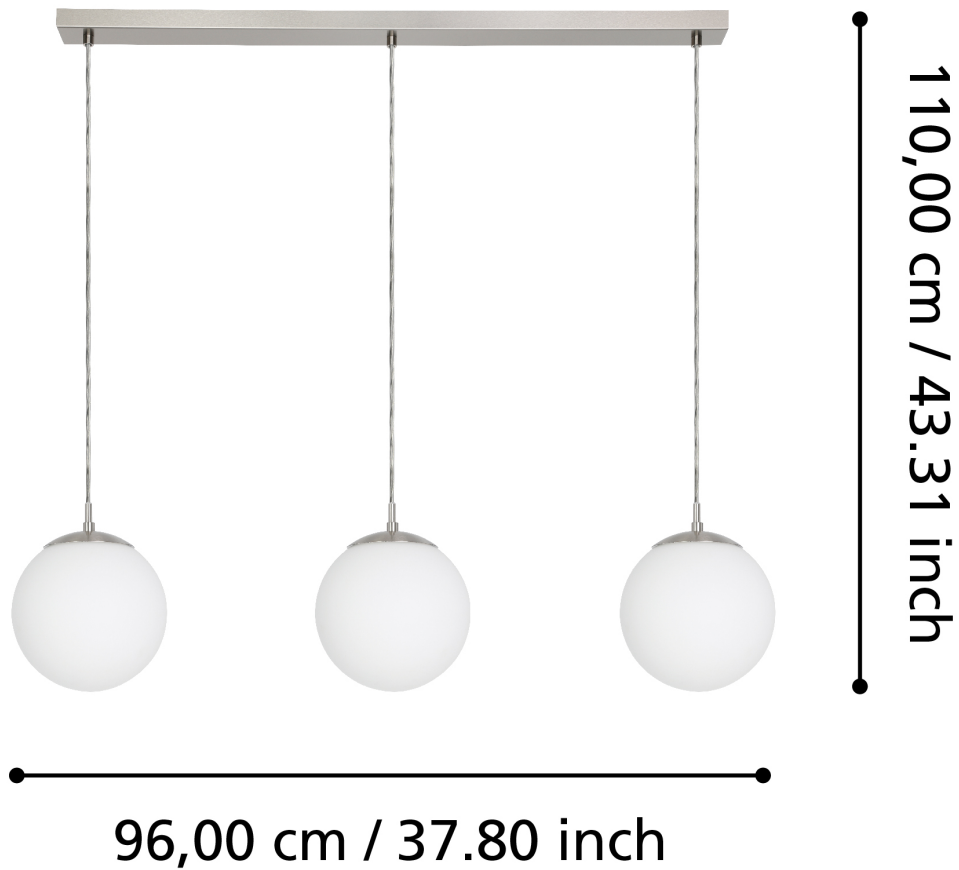

Eglo Lighting - Rondo - 900395 - Satin Nickel White Glass 3 Light Bar Ceiling Pendant Light

CONTACT