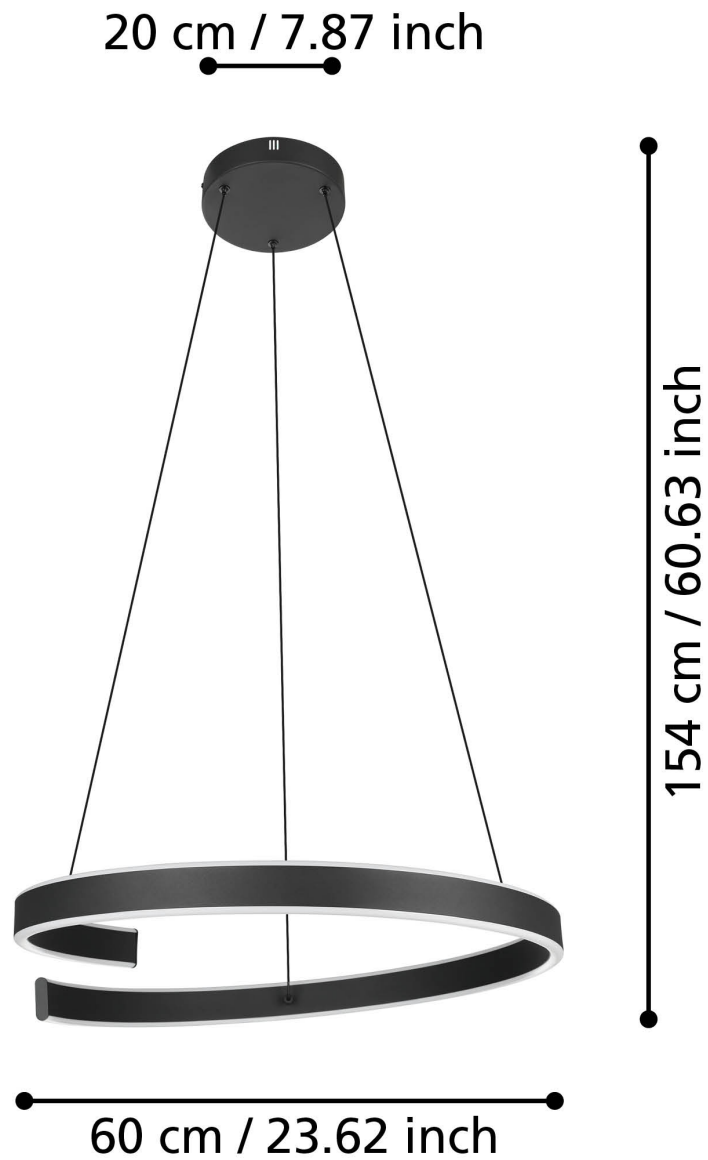

Eglo Lighting - Andabaia-Z - 900404 - LED Black White Ceiling Pendant Light

CONTACT