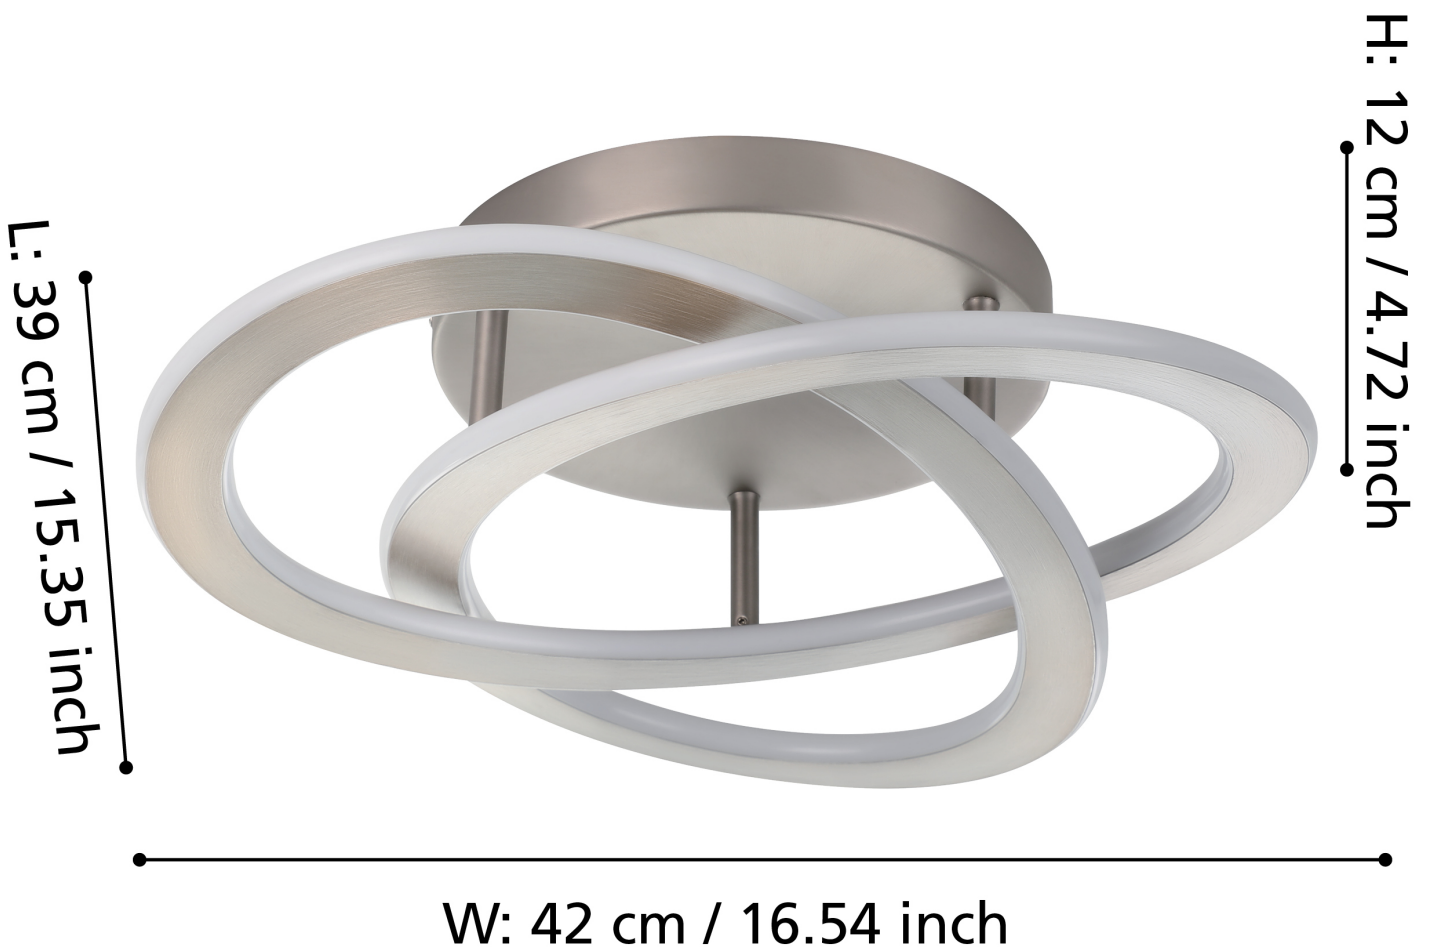

Eglo Lighting - Rolimare - 900419 - LED Satin Nickel White Flush Ceiling Light

CONTACT