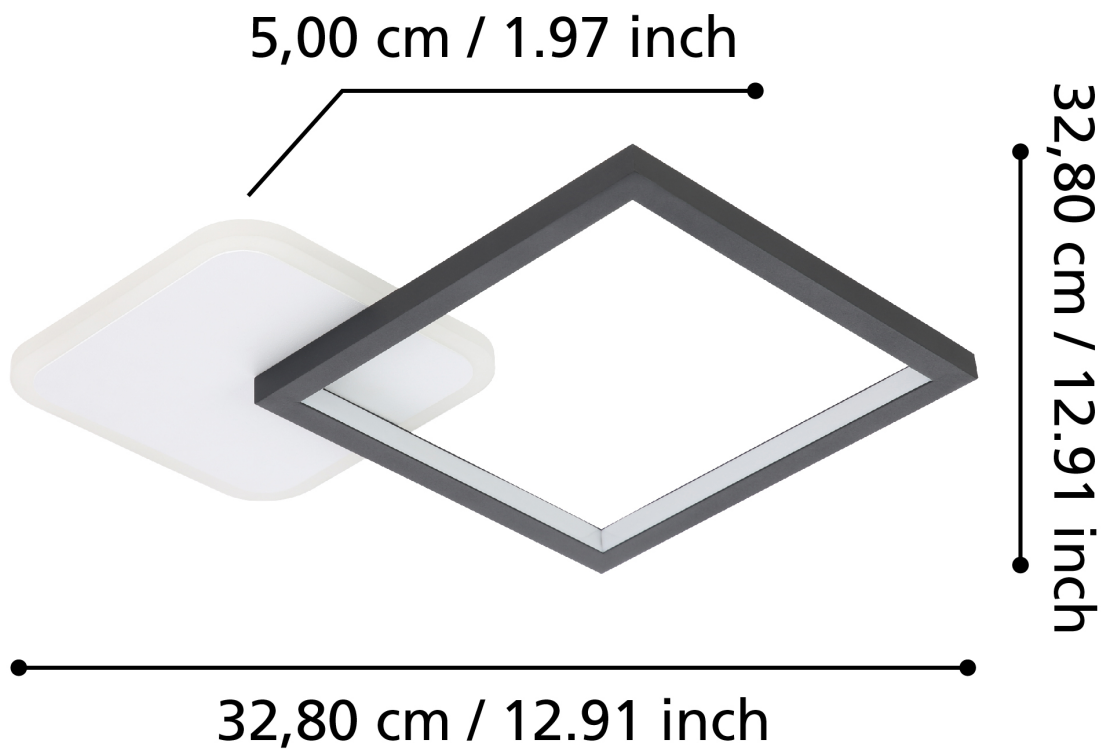

Eglo Lighting - Gafares - 900422 - LED Black White Flush Ceiling Light

CONTACT