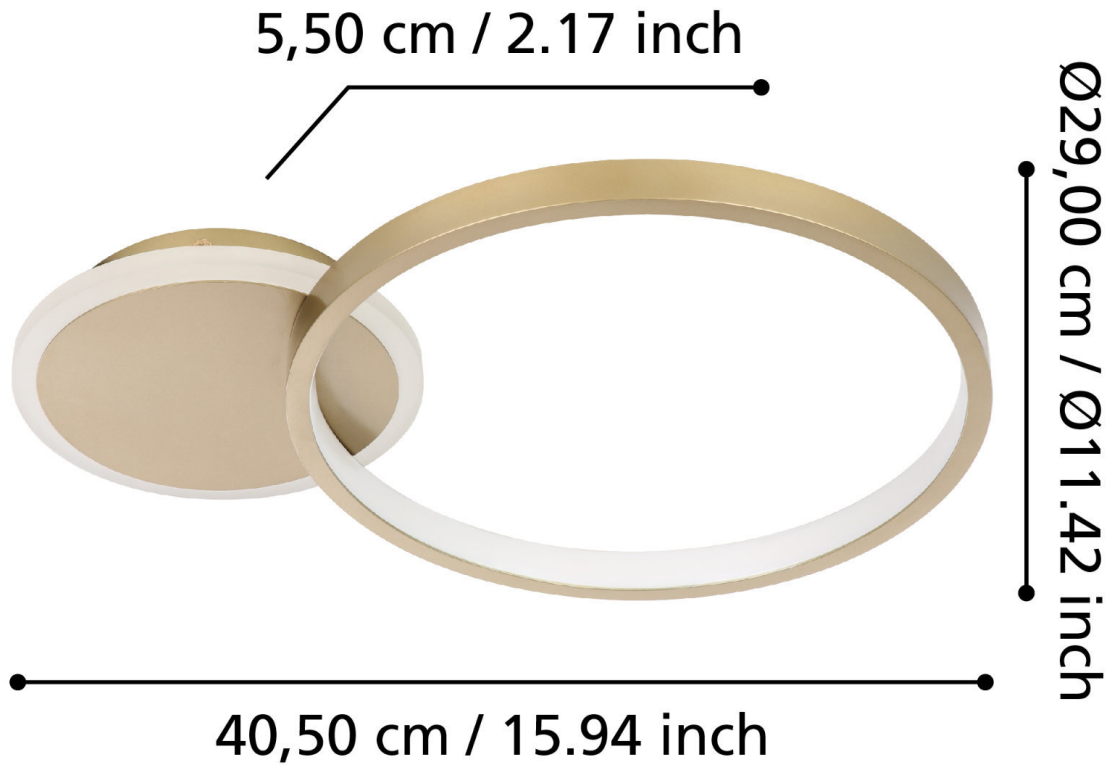

Eglo Lighting - Gafares - 900423 - LED Gold White Flush Ceiling Light

CONTACT