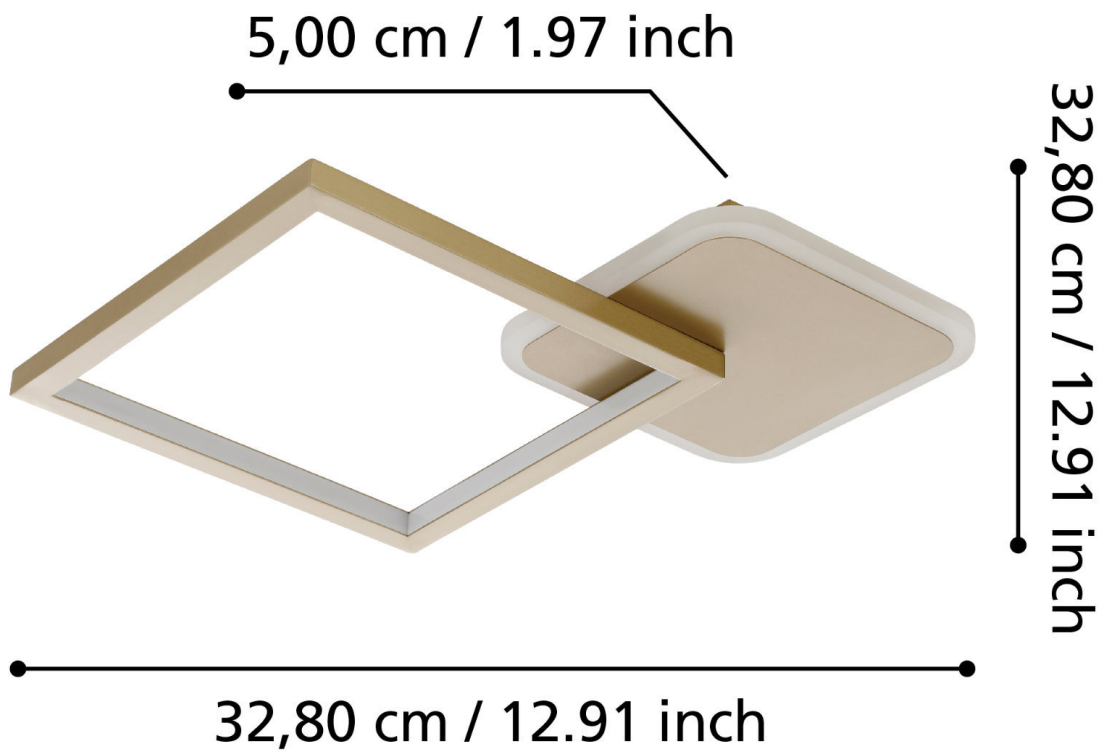

Eglo Lighting - Gafares - 900424 - LED Gold White Flush Ceiling Light

CONTACT