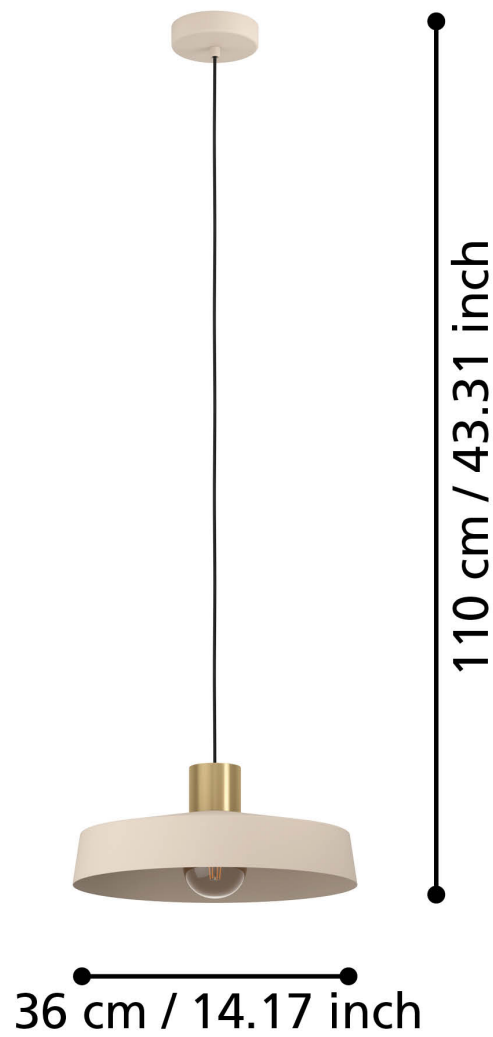

Eglo Lighting - Valdiola - 900429 - Sand Brushed Brass Ceiling Pendant Light

**CONTACT**