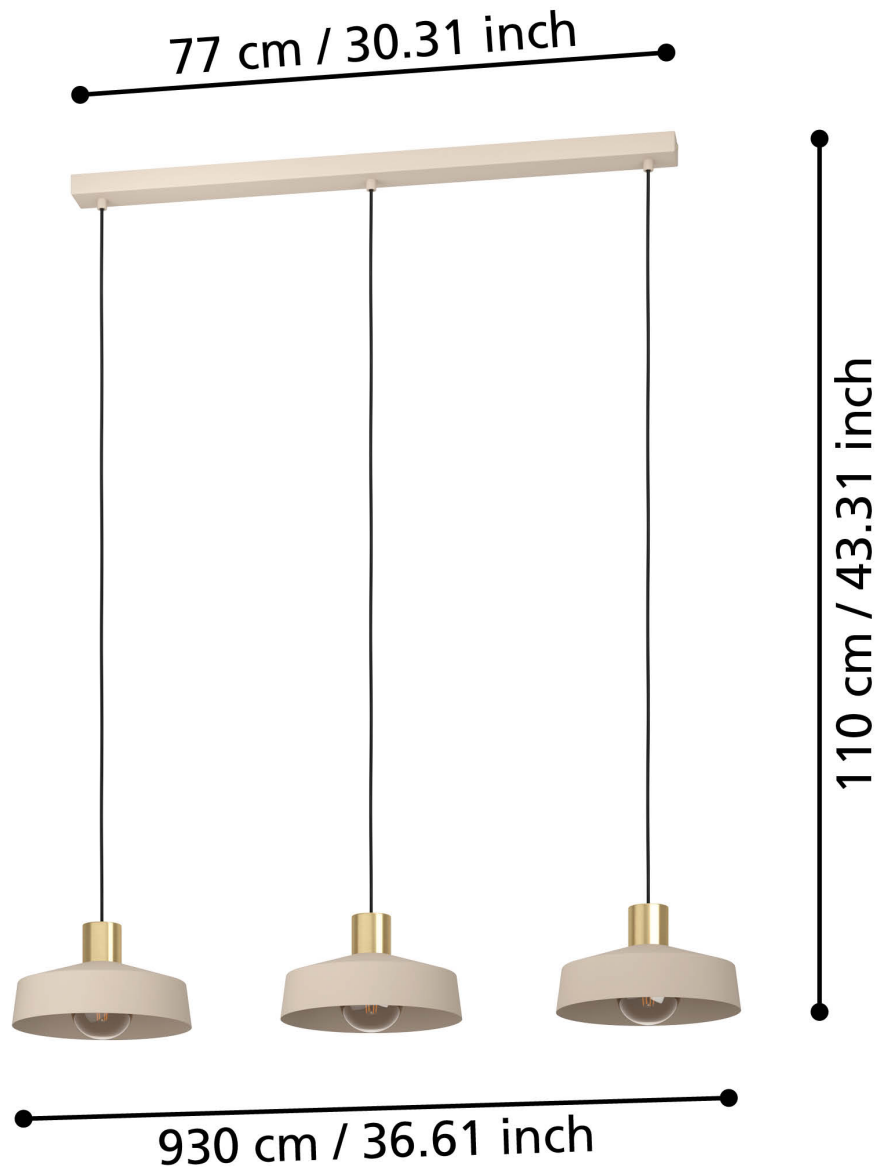

Eglo Lighting - Valdiola - 900431 - Sand Brushed Brass 3 Light Bar Ceiling Pendant Light

CONTACT