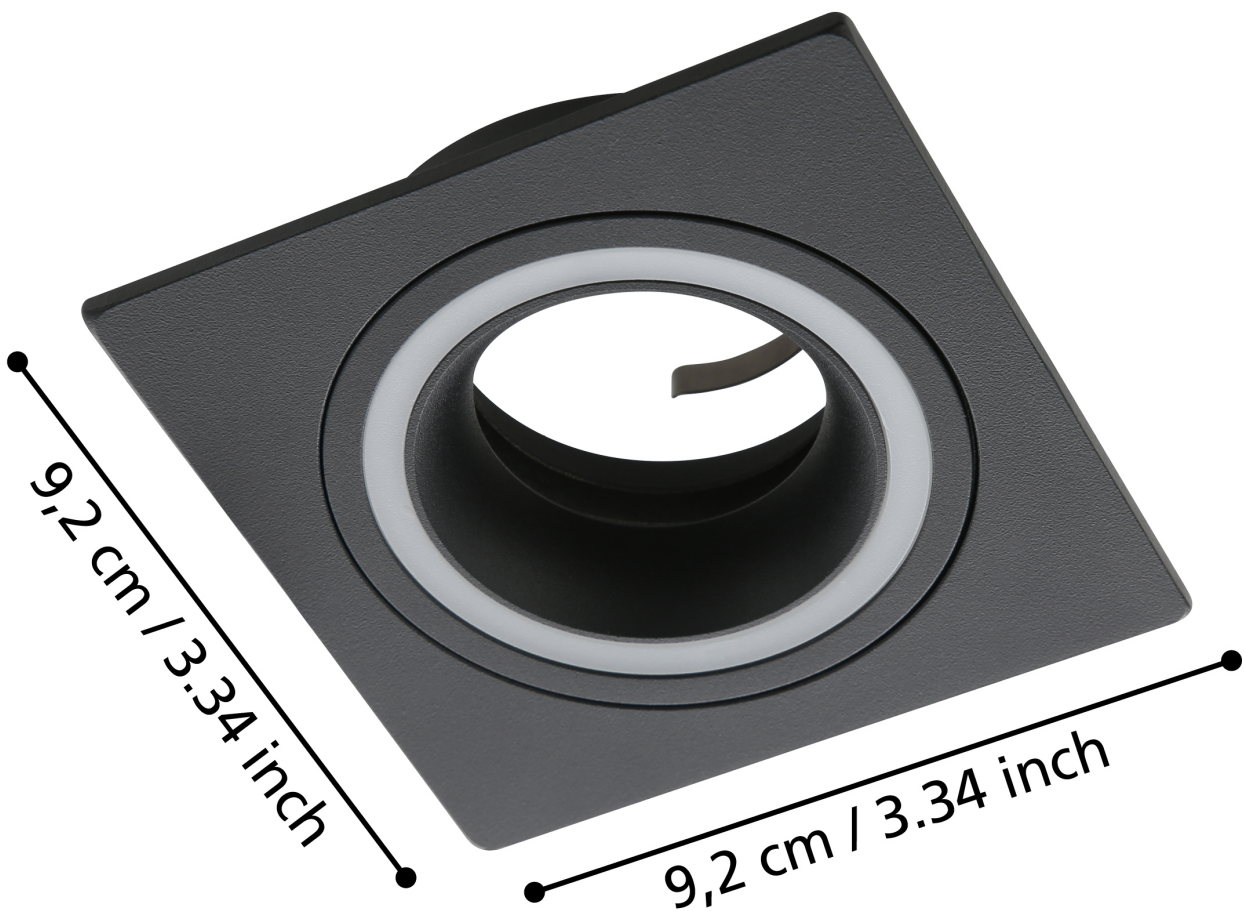

Eglo Lighting - Carosso - 900451 - Black White Recessed Ceiling Downlight

**CONTACT**