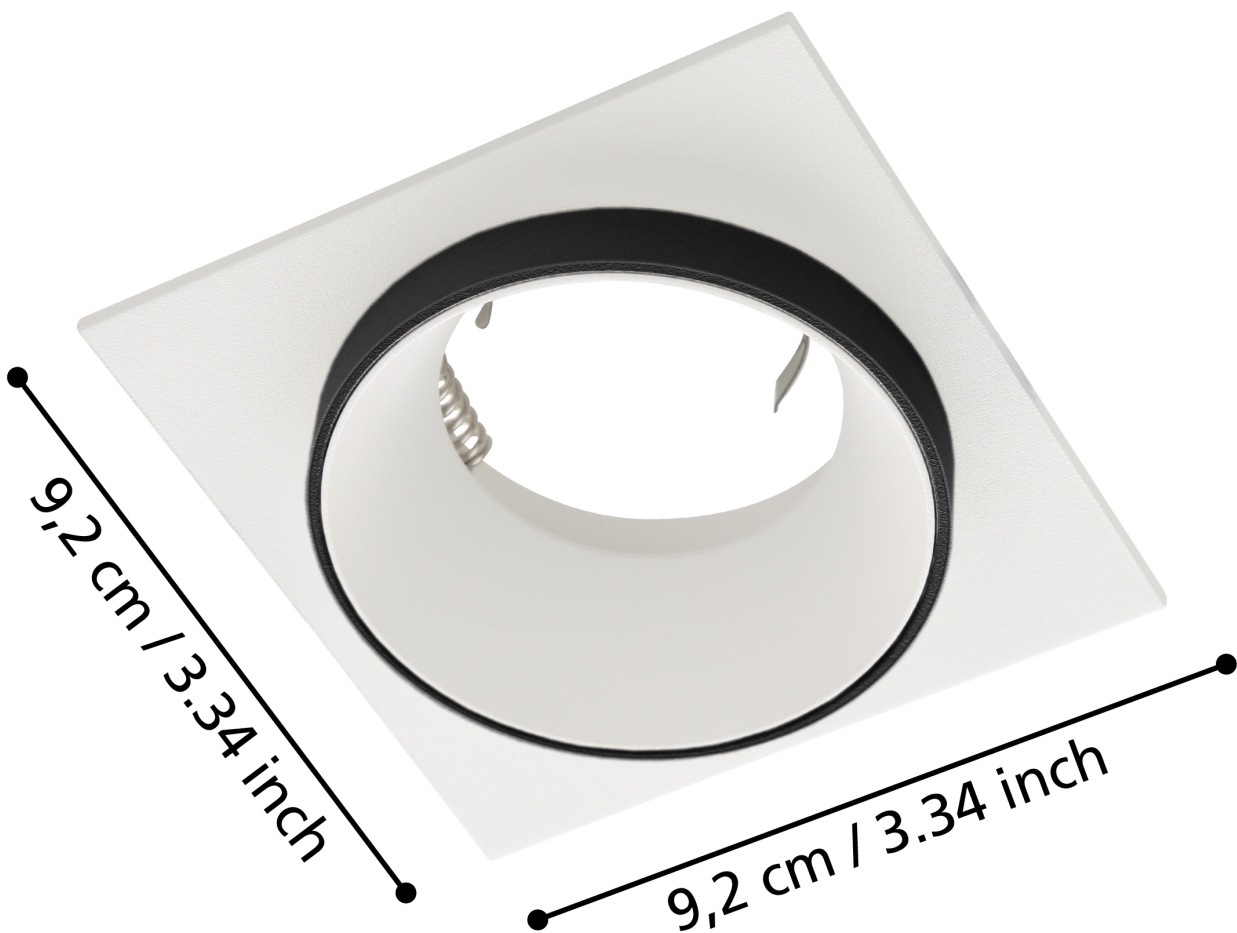

Eglo Lighting - Carosso - 900455 - White Black Recessed Ceiling Downlight

CONTACT