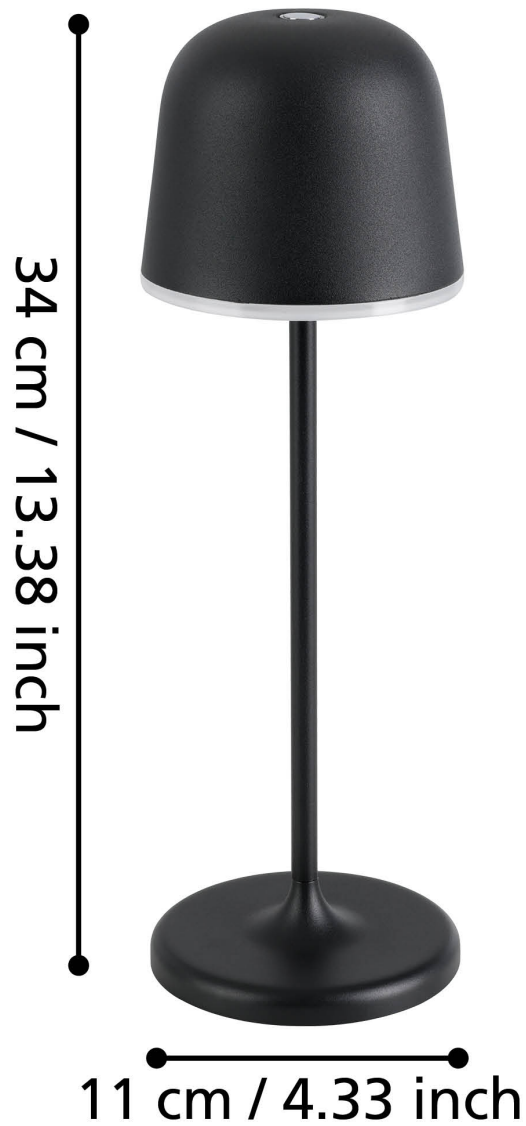

Eglo Lighting - Manneria - 900457 - LED Black White IP54 Touch Outdoor Portable Lamp

CONTACT