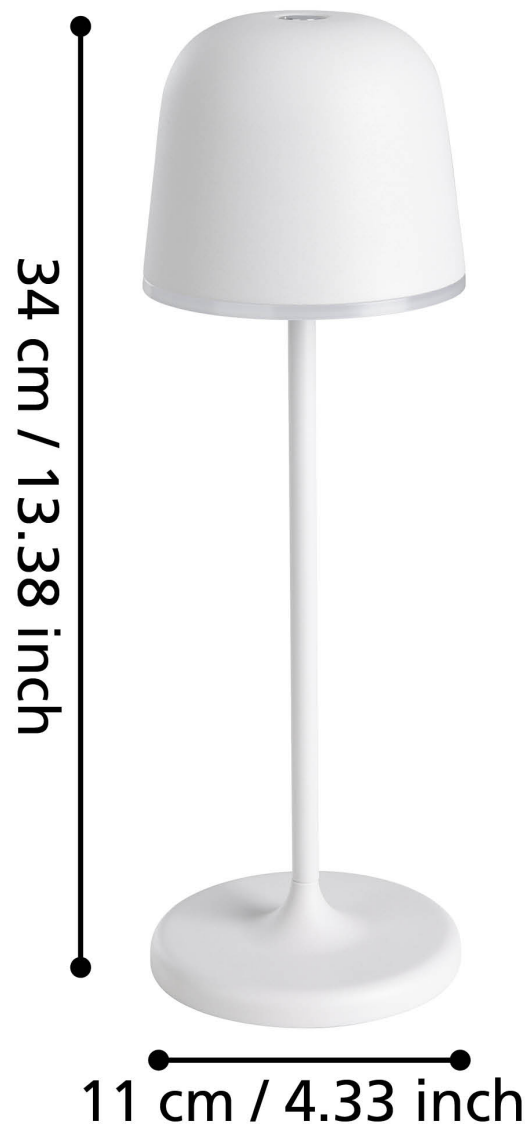

Eglo Lighting - Manneria - 900458 - LED Grey White IP54 Touch Outdoor Portable Lamp

CONTACT