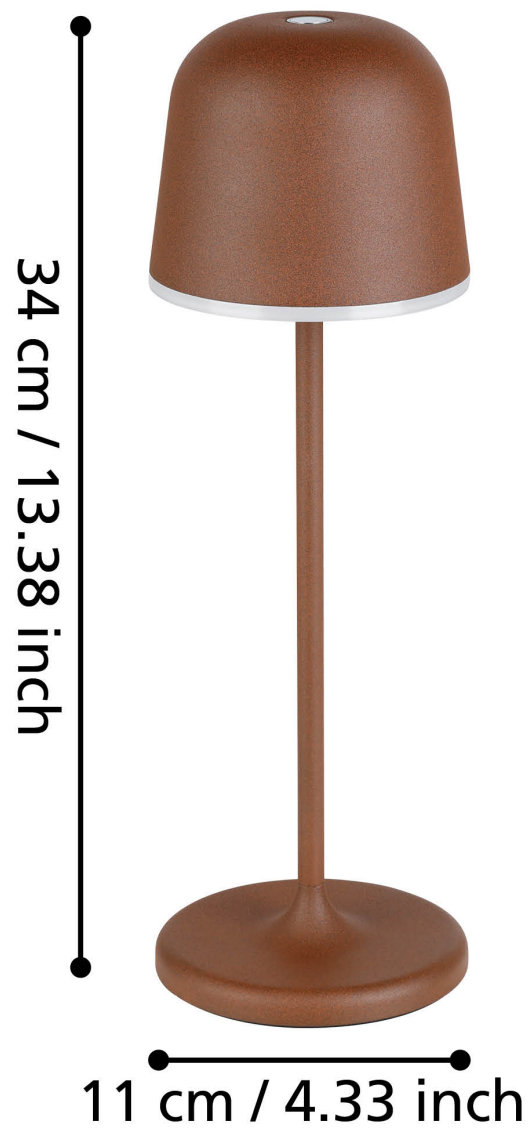

Eglo Lighting - Manneria - 900459 - LED White IP54 Touch Outdoor Portable Lamp

**CONTACT**