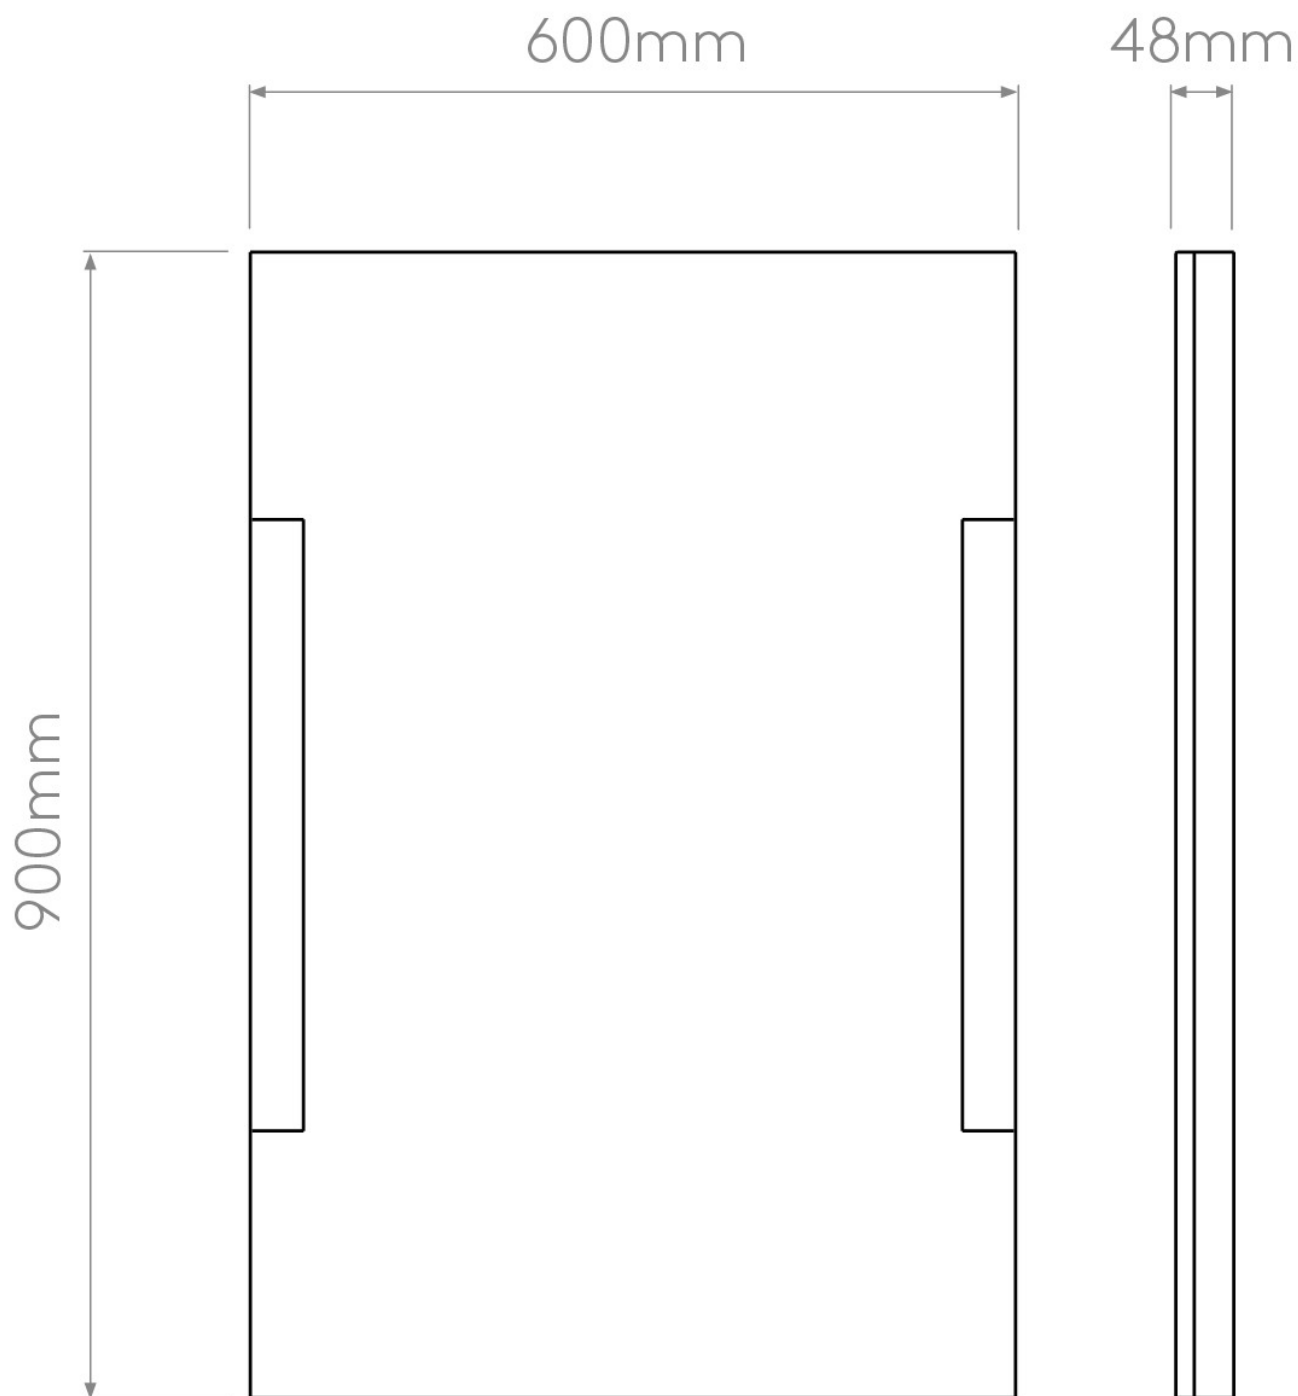

Astro Lighting - Imola 900 LED 1071015 - IP44 Mirror Finish Illuminated Mirror

Please note that some dimensions may vary slightly due to manufacturing tolerances, this includes cable entry and fixing holes