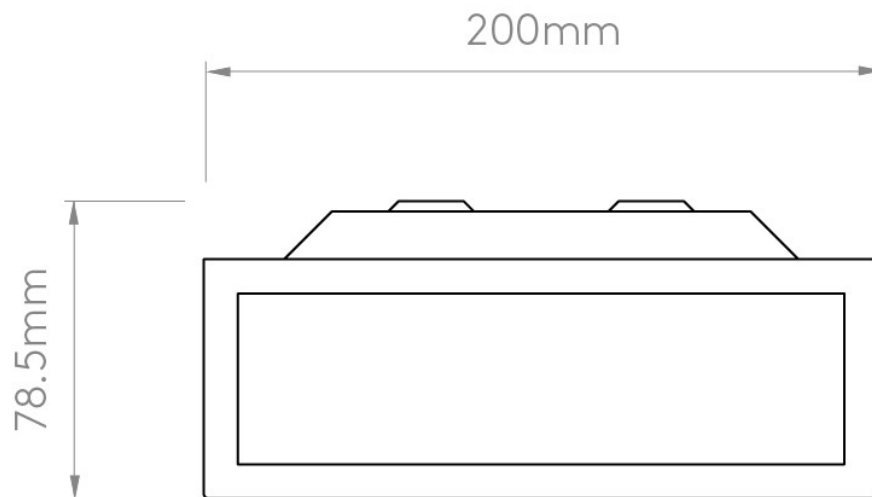

Astro Lighting - Mashiko 200 Square 1121056 - IP44 Bronze Ceiling Light

Please note that some dimensions may vary slightly due to manufacturing tolerances, this includes cable entry and fixing holes

CONTACT