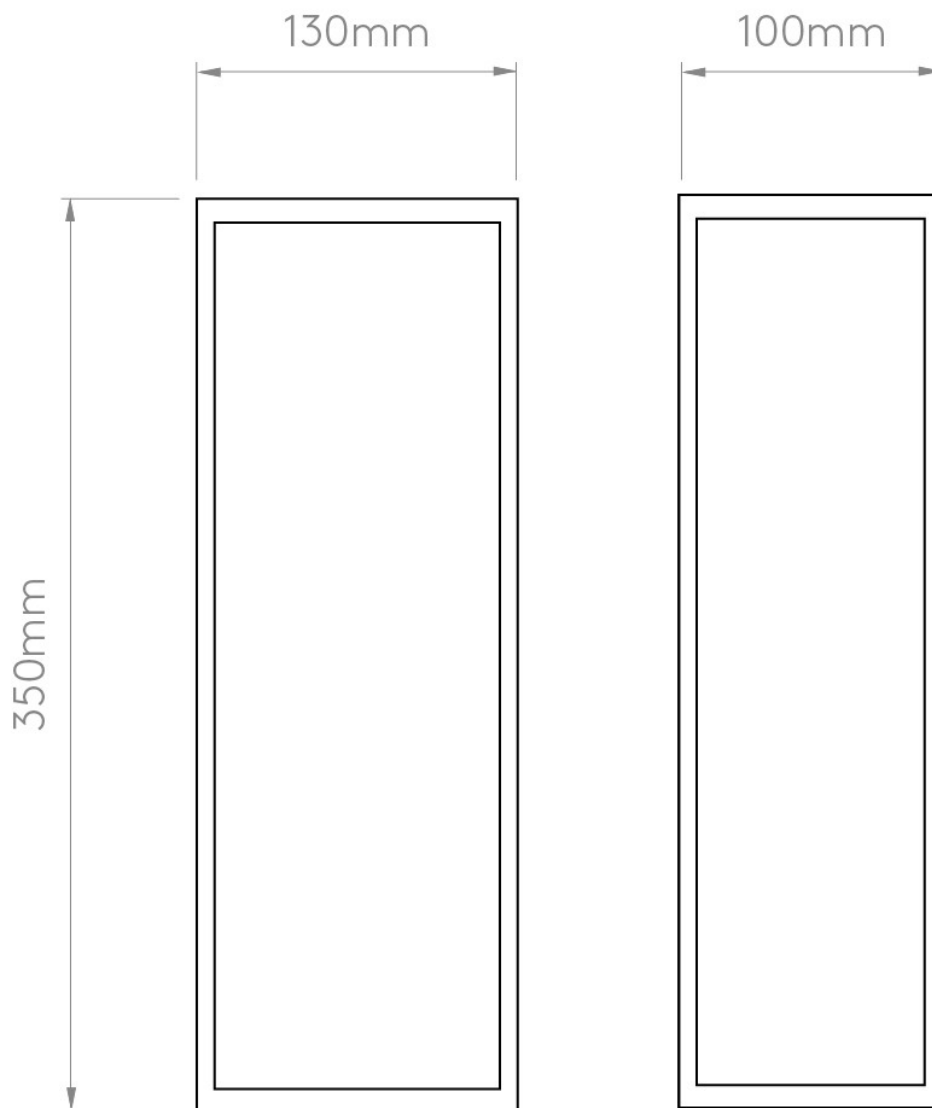

Astro Lighting - Messina 130 1183018 - IP44 Bronze Wall Light

Please note that some dimensions may vary slightly due to manufacturing tolerances, this includes cable entry and fixing holes

CONTACT