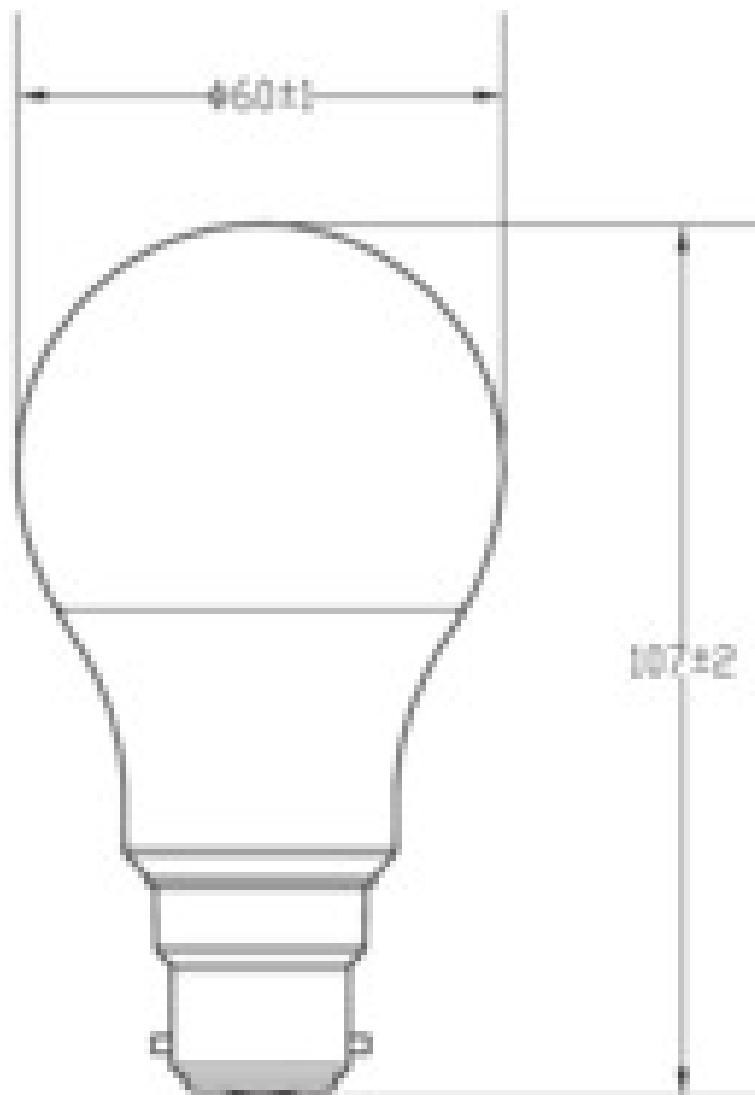

10 x 8.6W LED B22 Light Bulbs - Daylight White

CONTACT