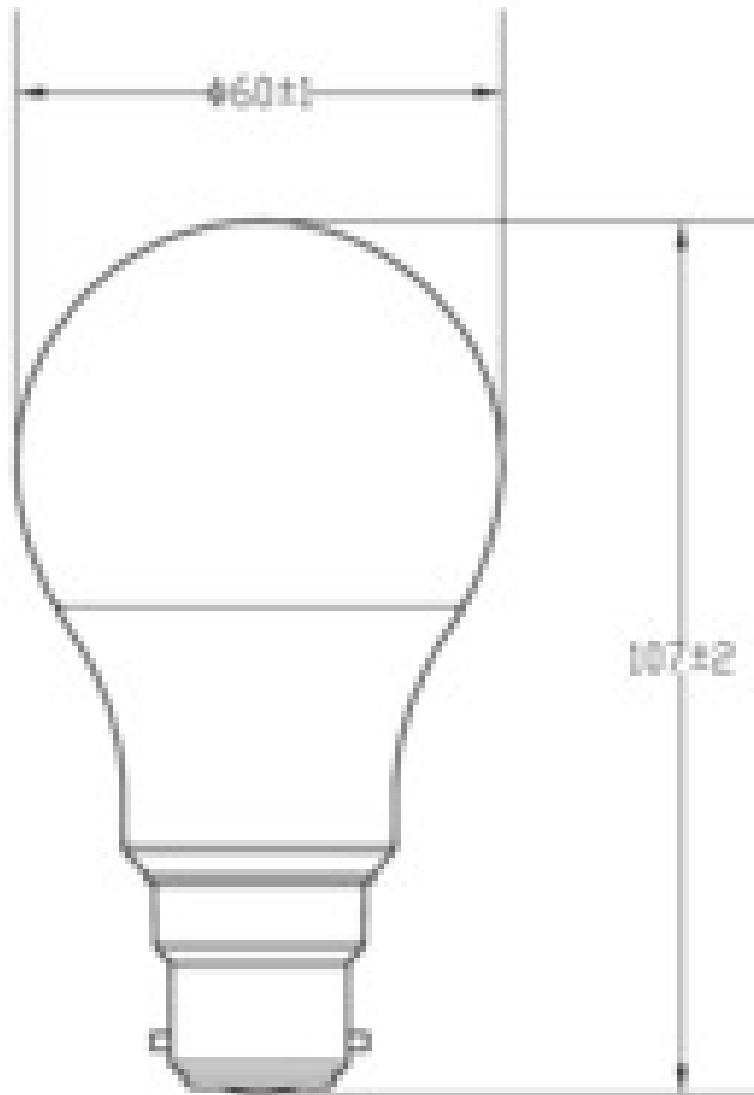

**3 x 8.6W LED B22 Light Bulbs - Daylight White**

**CONTACT**