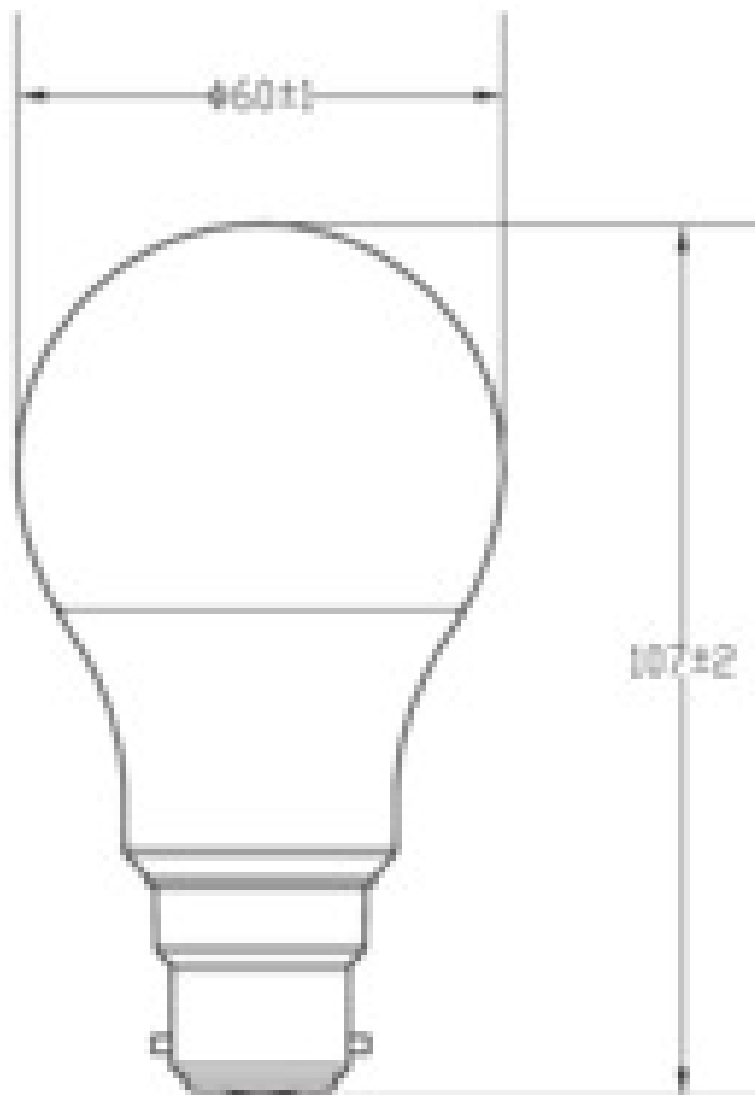

5 x 8.6W LED B22 Light Bulbs - Daylight White

**CONTACT**