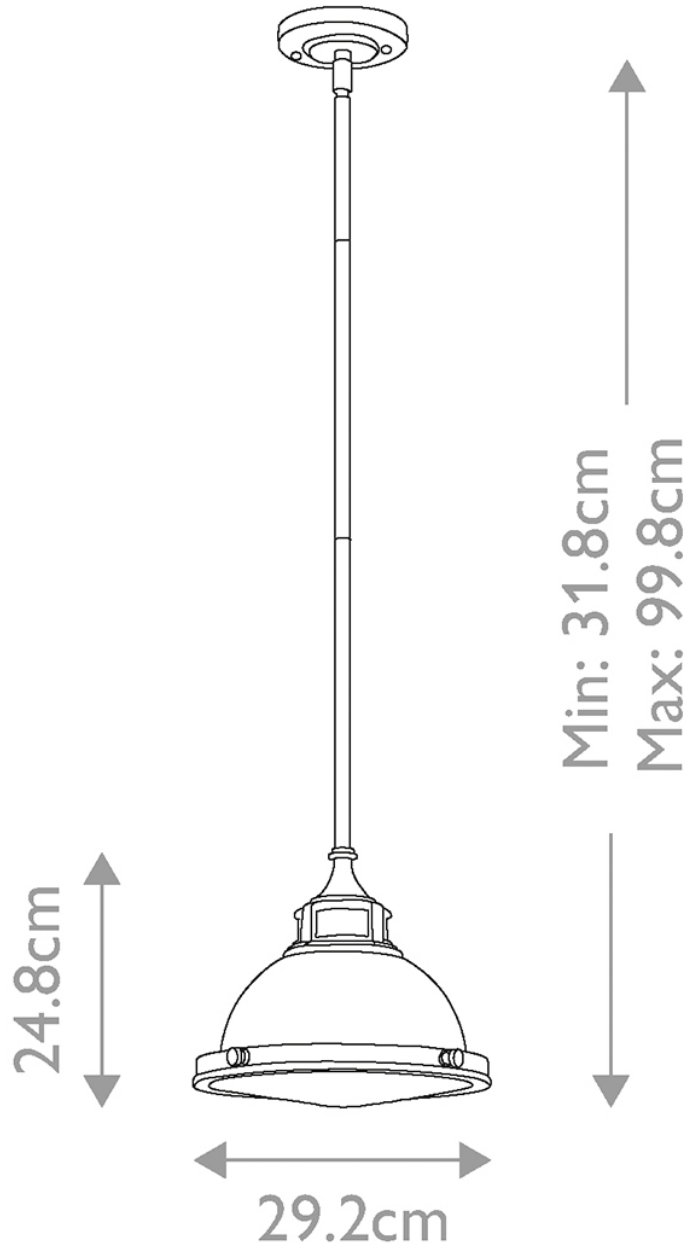

Hinkley Lighting - Amelia - HK-AMELIA-P-S-RB - Buckeye Bronze Clear Glass Ceiling Pendant Light

CONTACT