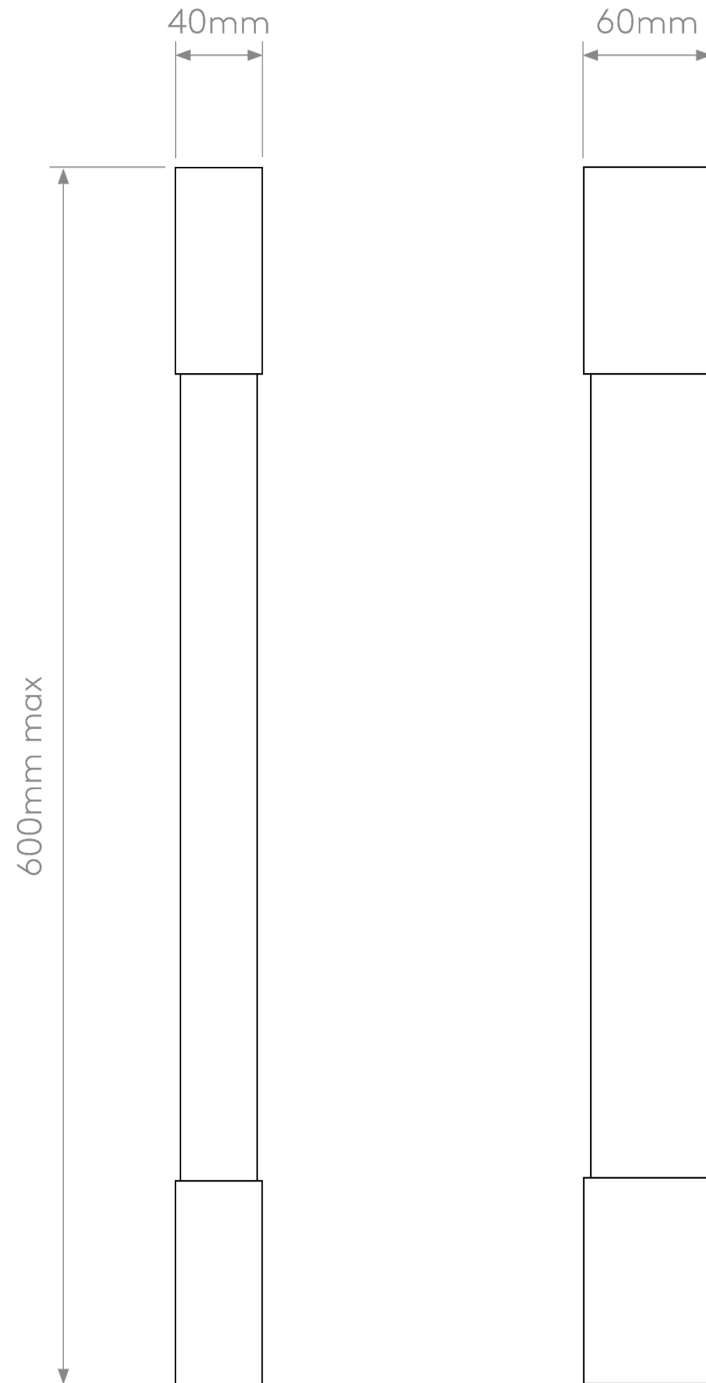

Astro Lighting - Palermo - 1084038 - LED Black White IP44 Bathroom Strip Wall Light

**CONTACT**