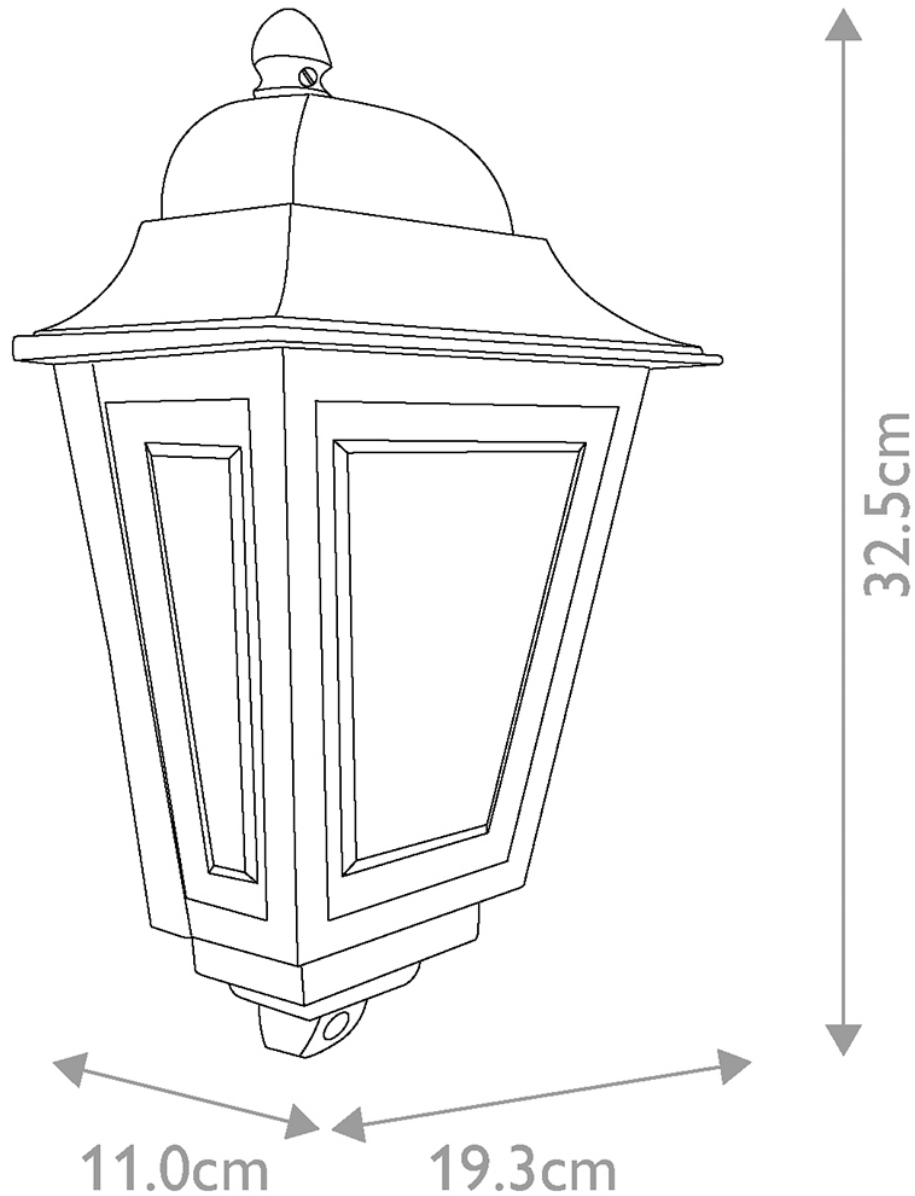

Elstead Lighting - Deco Lane - DECO-LANE7-RED - Red Clear IP44 Outdoor Half Lantern Wall Light

CONTACT