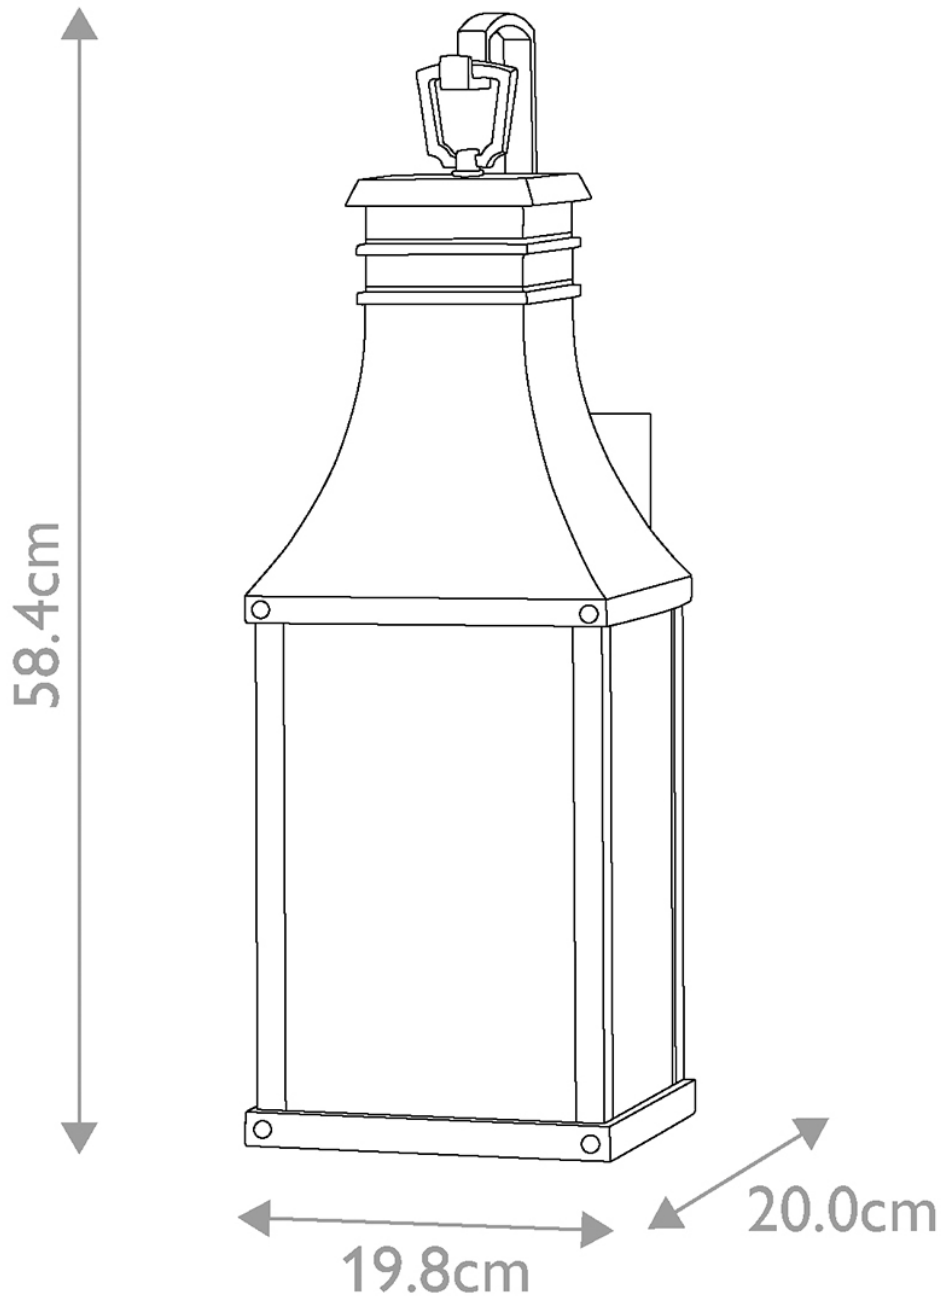

Hinkley Lighting - Beacon Hill - HK-BEACON-HILL-M-MB - Black Clear Seeded Glass 2 Light IP44 Outdoor Half Lantern Wall

CONTACT