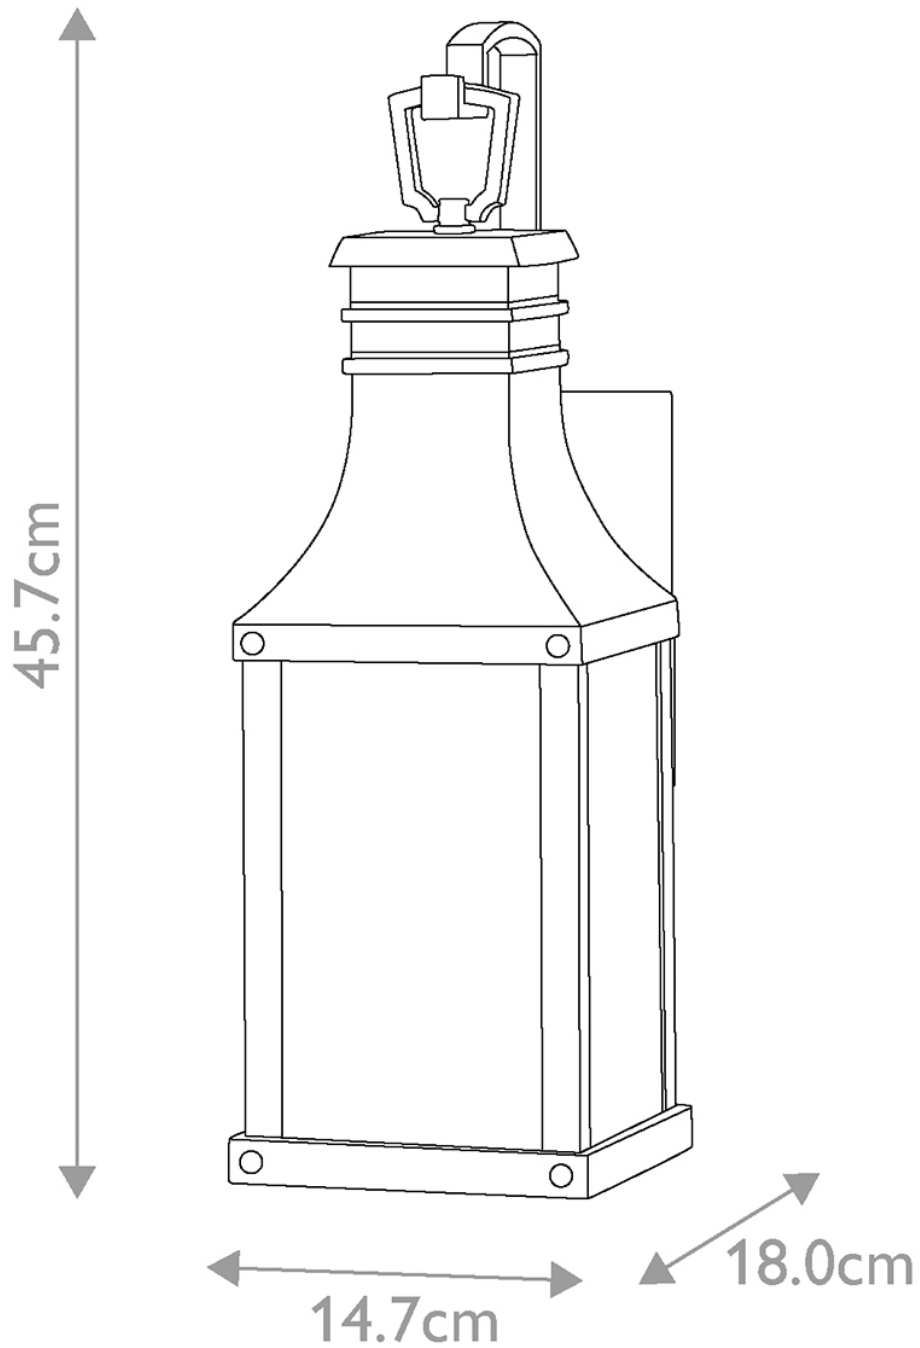

Hinkley Lighting - Beacon Hill - HK-BEACON-HILL-S-MB - Black Clear Seeded Glass IP44 Outdoor Half Lantern Wall Light

CONTACT