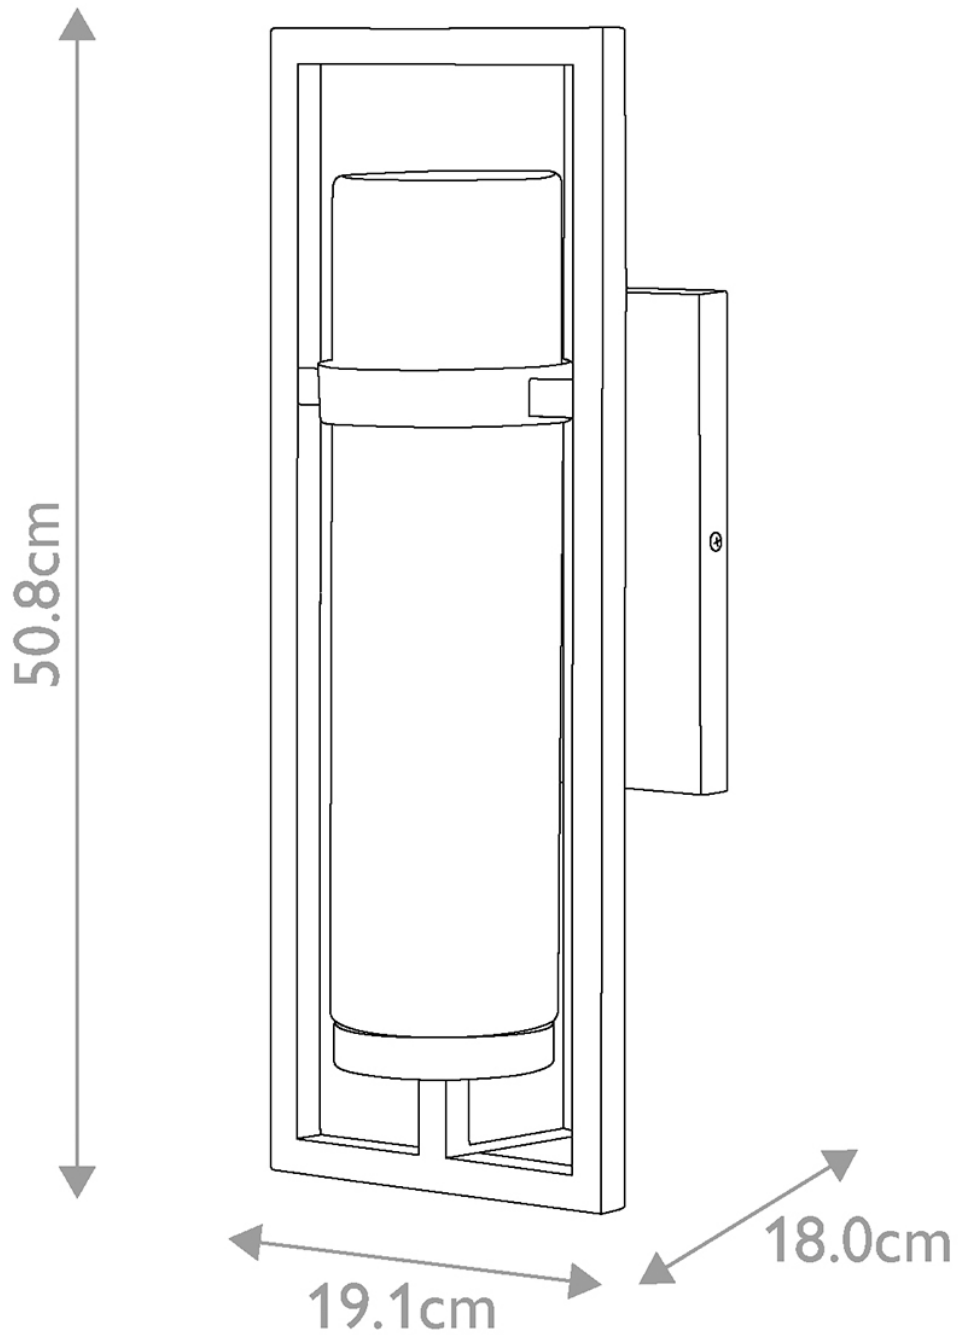

Hinkley Lighting - Cordillera - HK-CORDILLERA-M-BU - Burnished Bronze Clear Seeded Glass IP44 Outdoor Wall Light

**CONTACT**