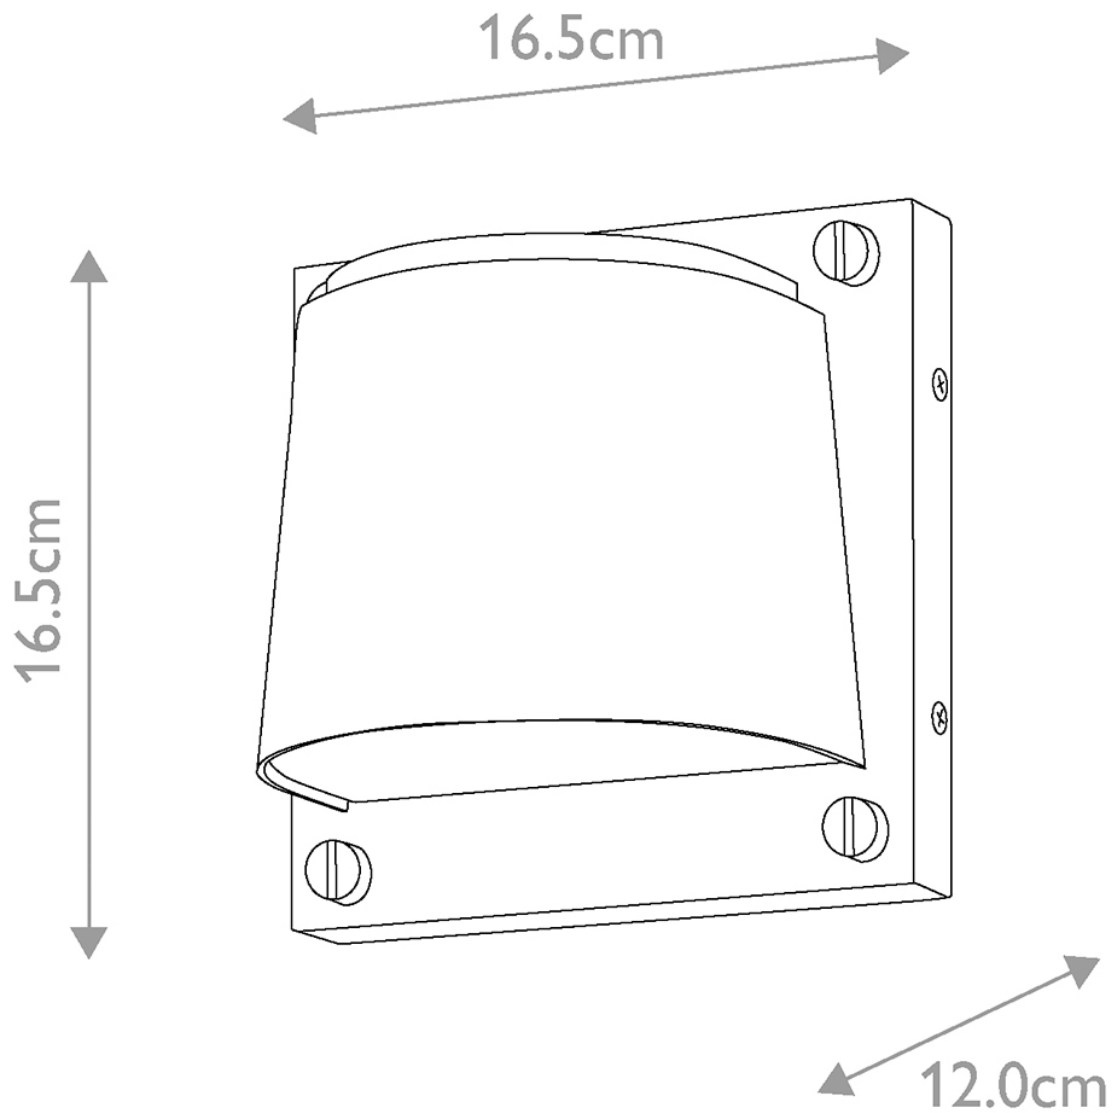

Hinkley Lighting - Scout - HK-SCOUT-BK - LED Black Frosted IP44 Outdoor Wall Washer Light

CONTACT