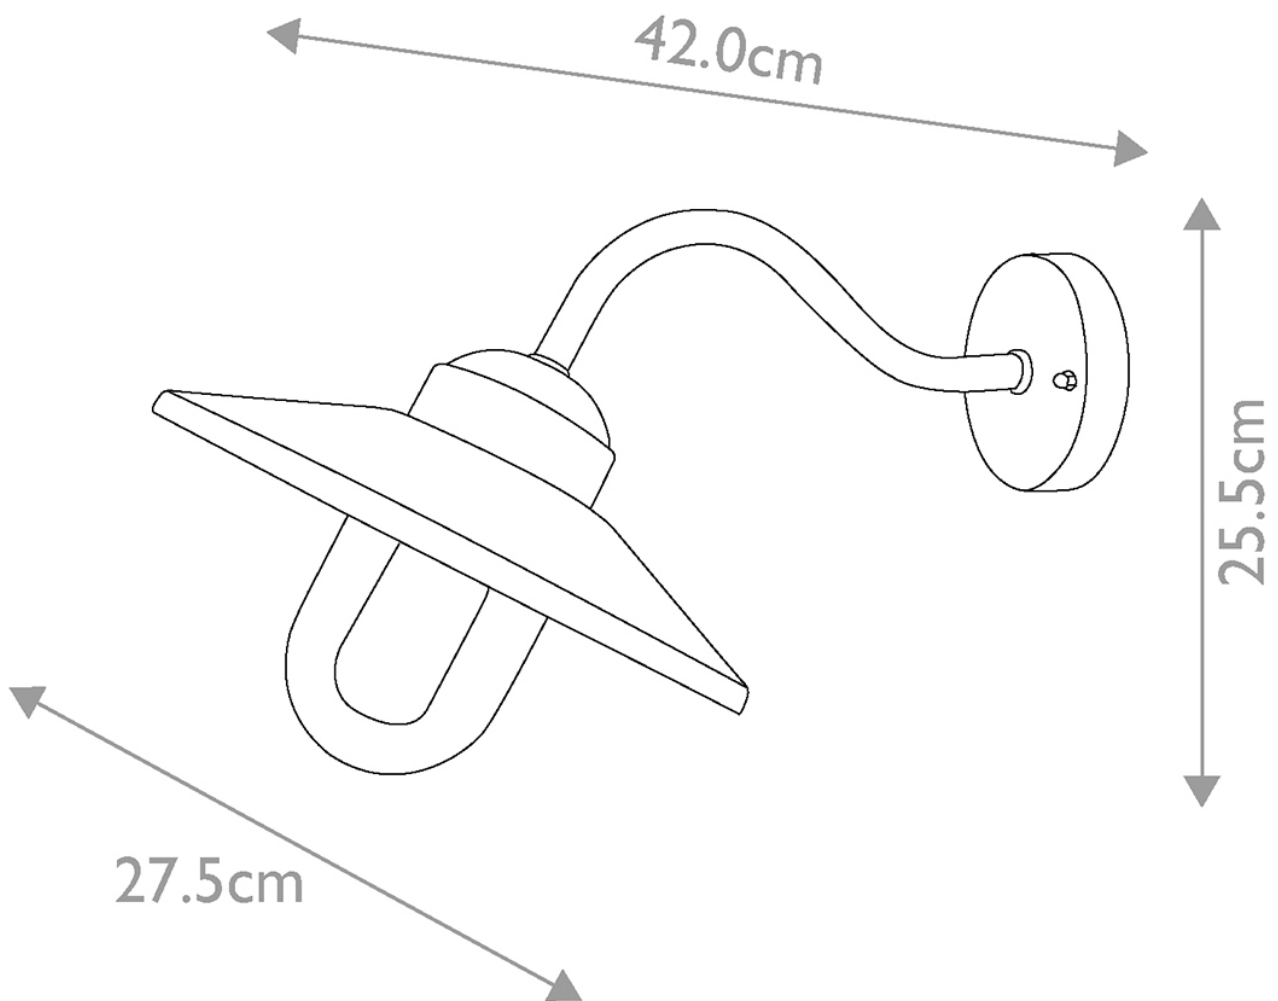

Elstead Lighting - Klampenborg - KLAMPENBORG-OXR - Red Oxide Clear Glass IP44 Outdoor Wall Light

CONTACT