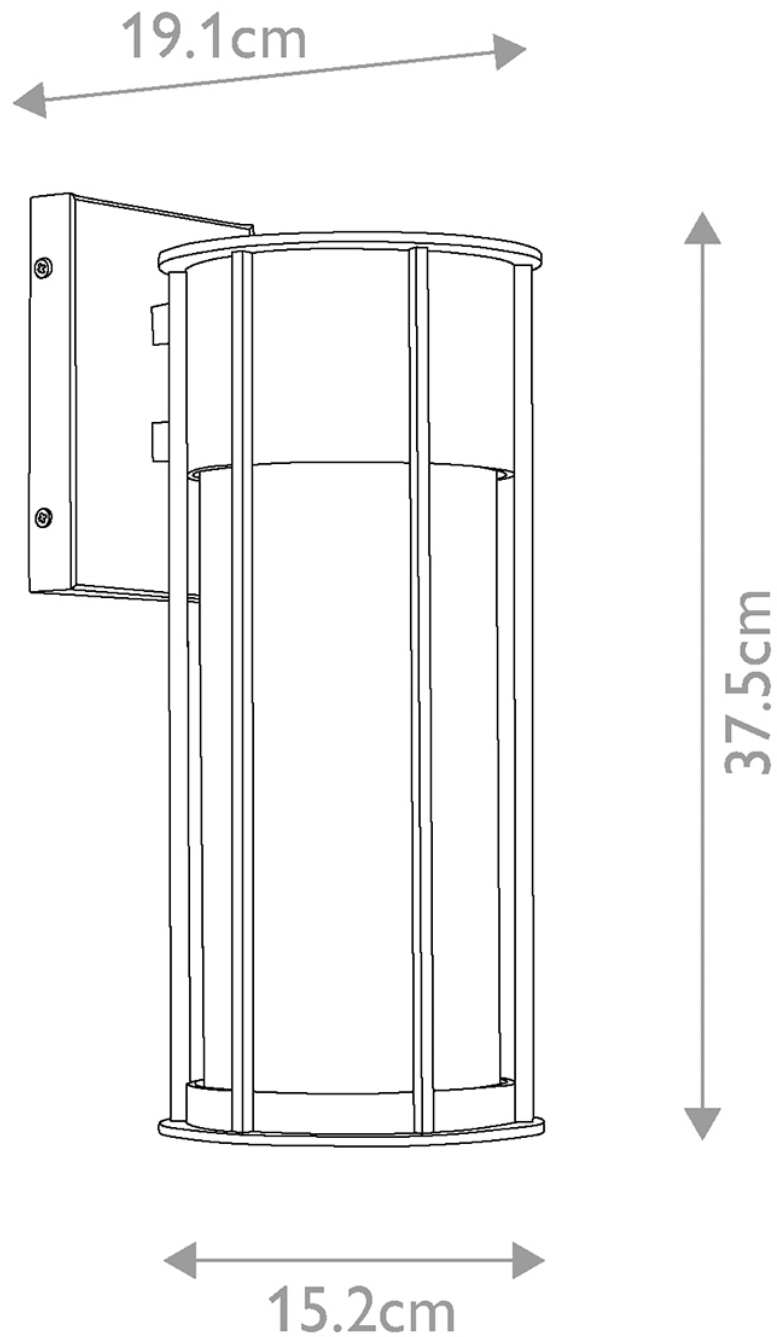

Kichler Lighting - Camillo - KL-CAMILLO-M-TBK - Black Clear Seeded Glass IP44 Outdoor Wall Light

CONTACT