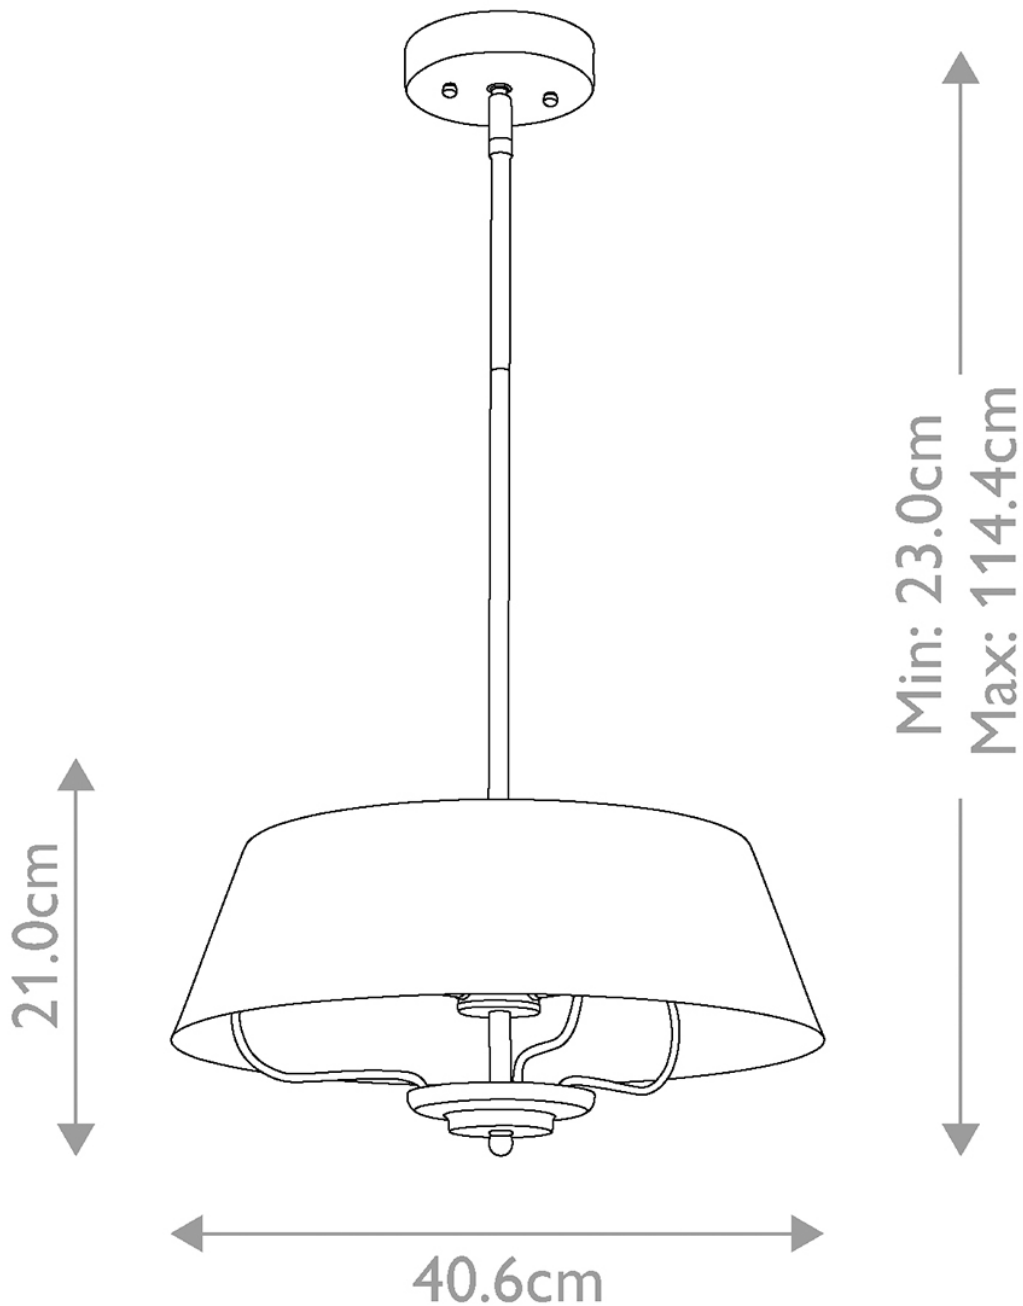

Kichler Lighting - Luella - KL-LUELLA-3P-BKB - Brass Black 3 Light Ceiling Pendant Light

**CONTACT**