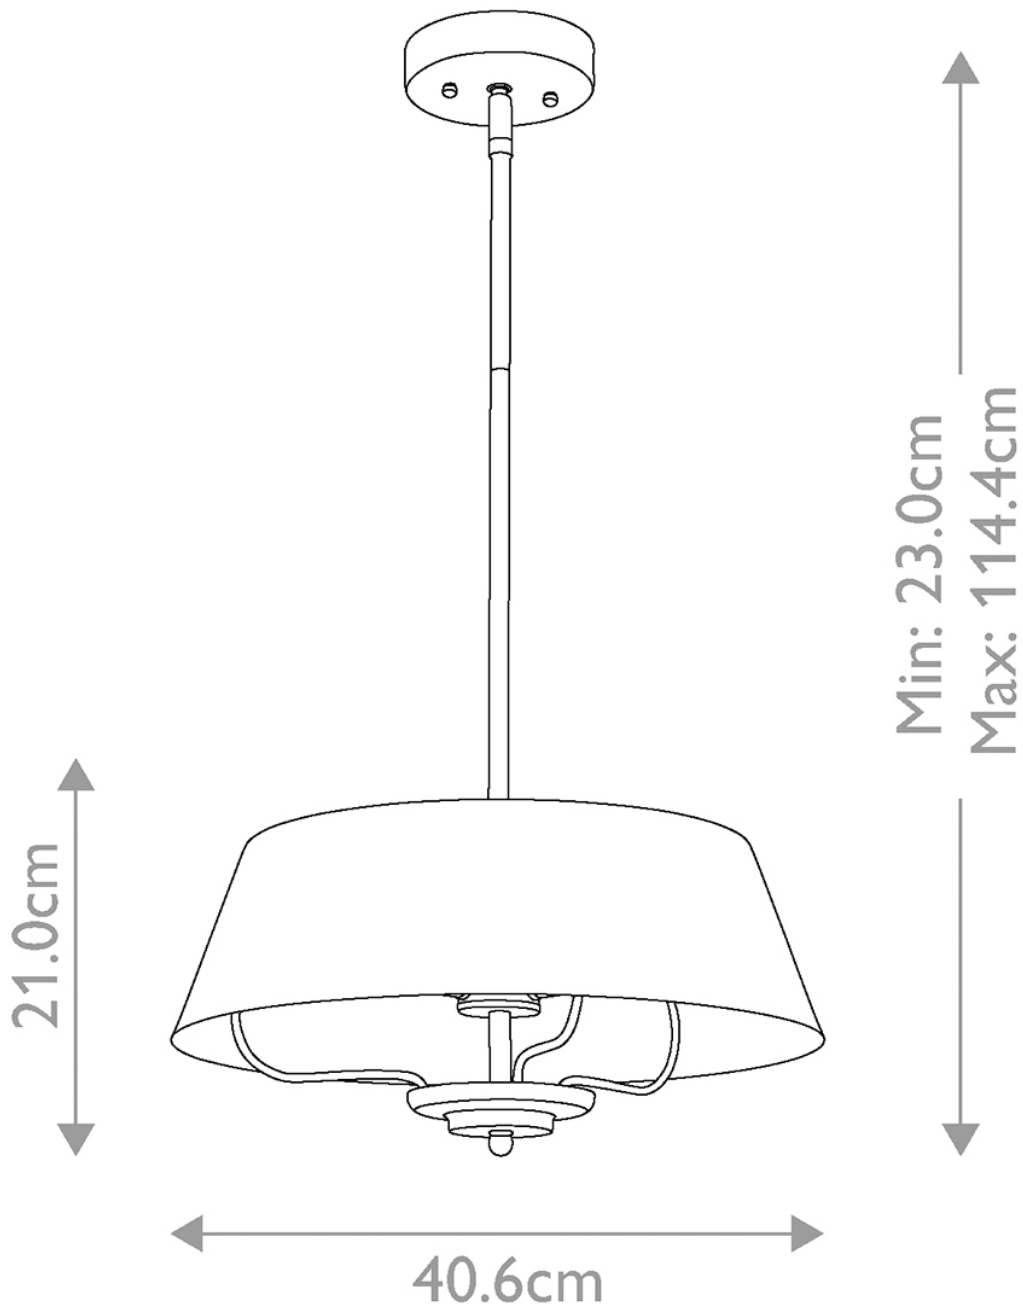

Kichler Lighting - Luella - KL-LUELLA-3P-BNB - Brushed Brass 3 Light Ceiling Pendant Light

CONTACT