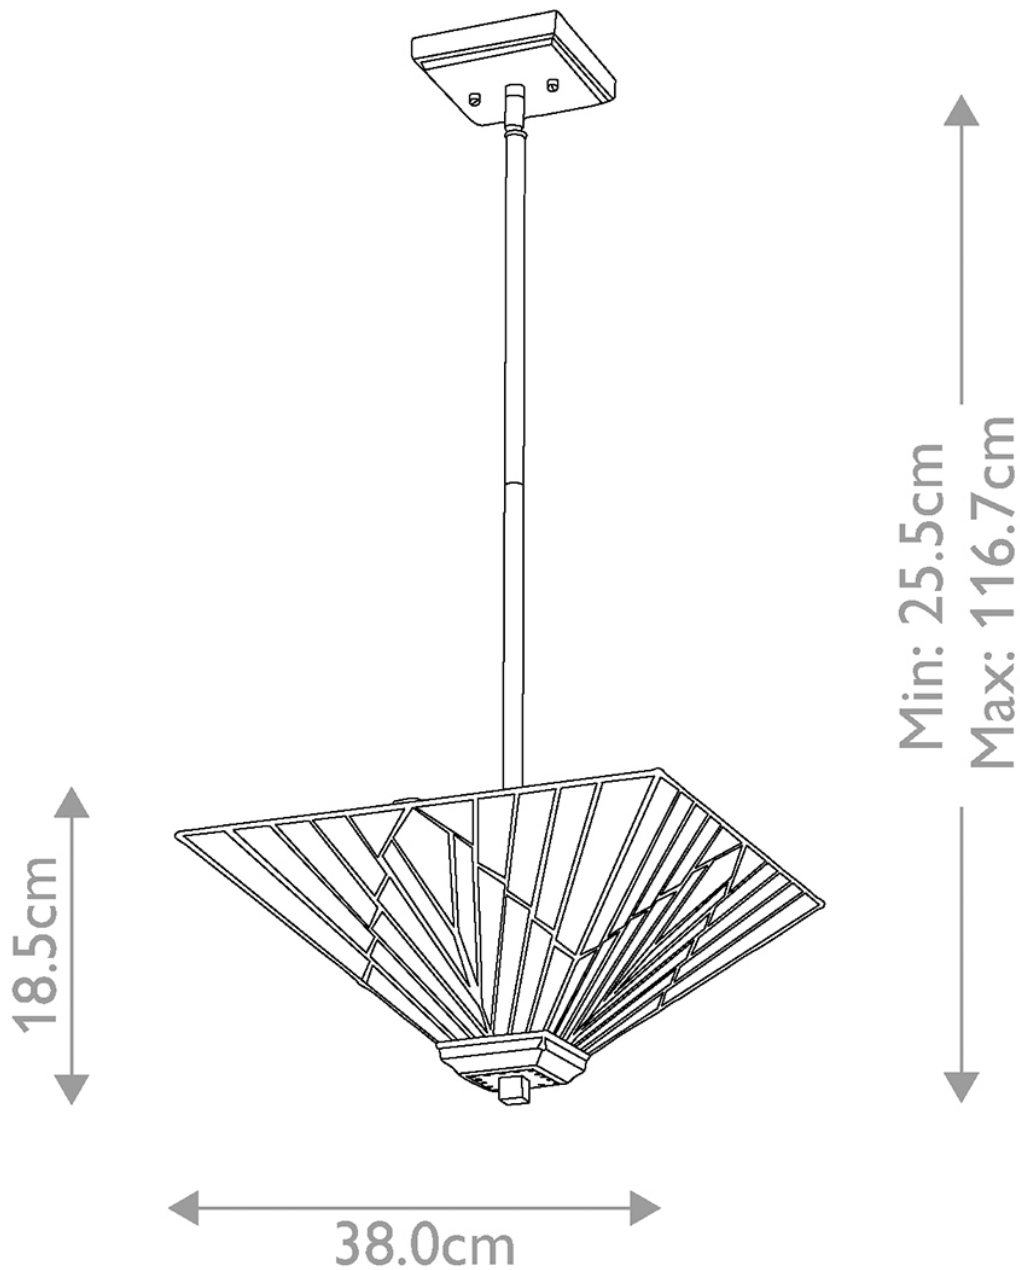

Elstead Lighting - Alderley - TF-ALDERLEY-F-P - Vintage Bronze Tiffany Art Glass 2 Light Ceiling Pendant Light

CONTACT