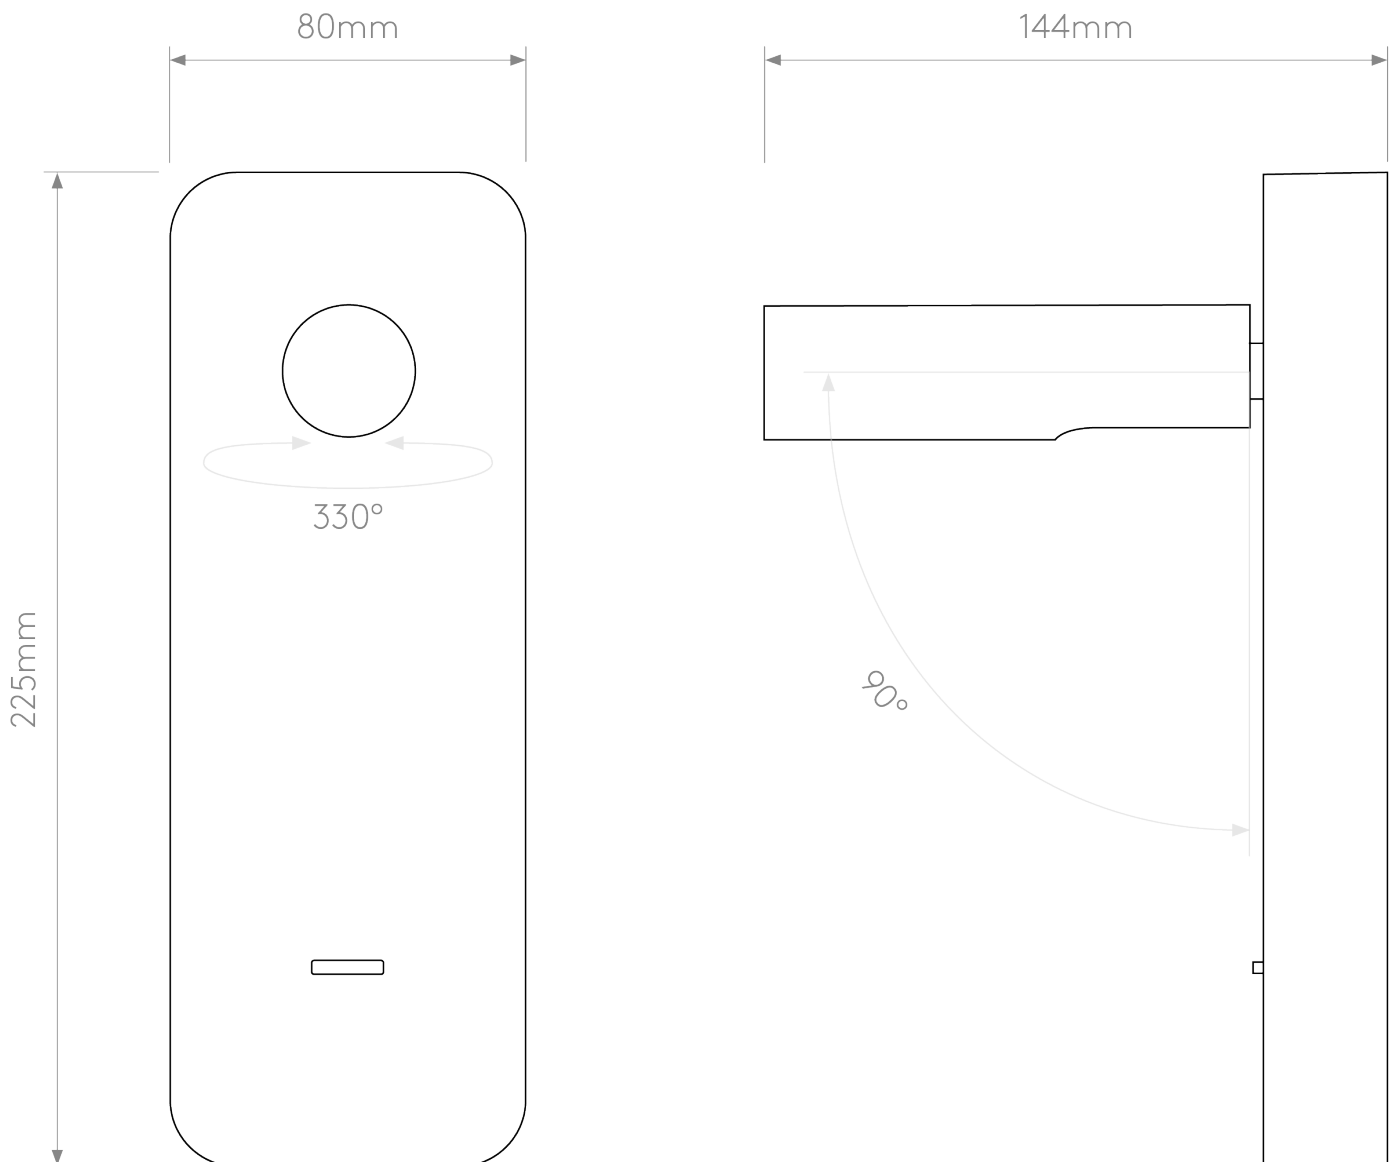

Astro Lighting - Enna - 1058187 - LED Bronze Reading Wall Light

CONTACT