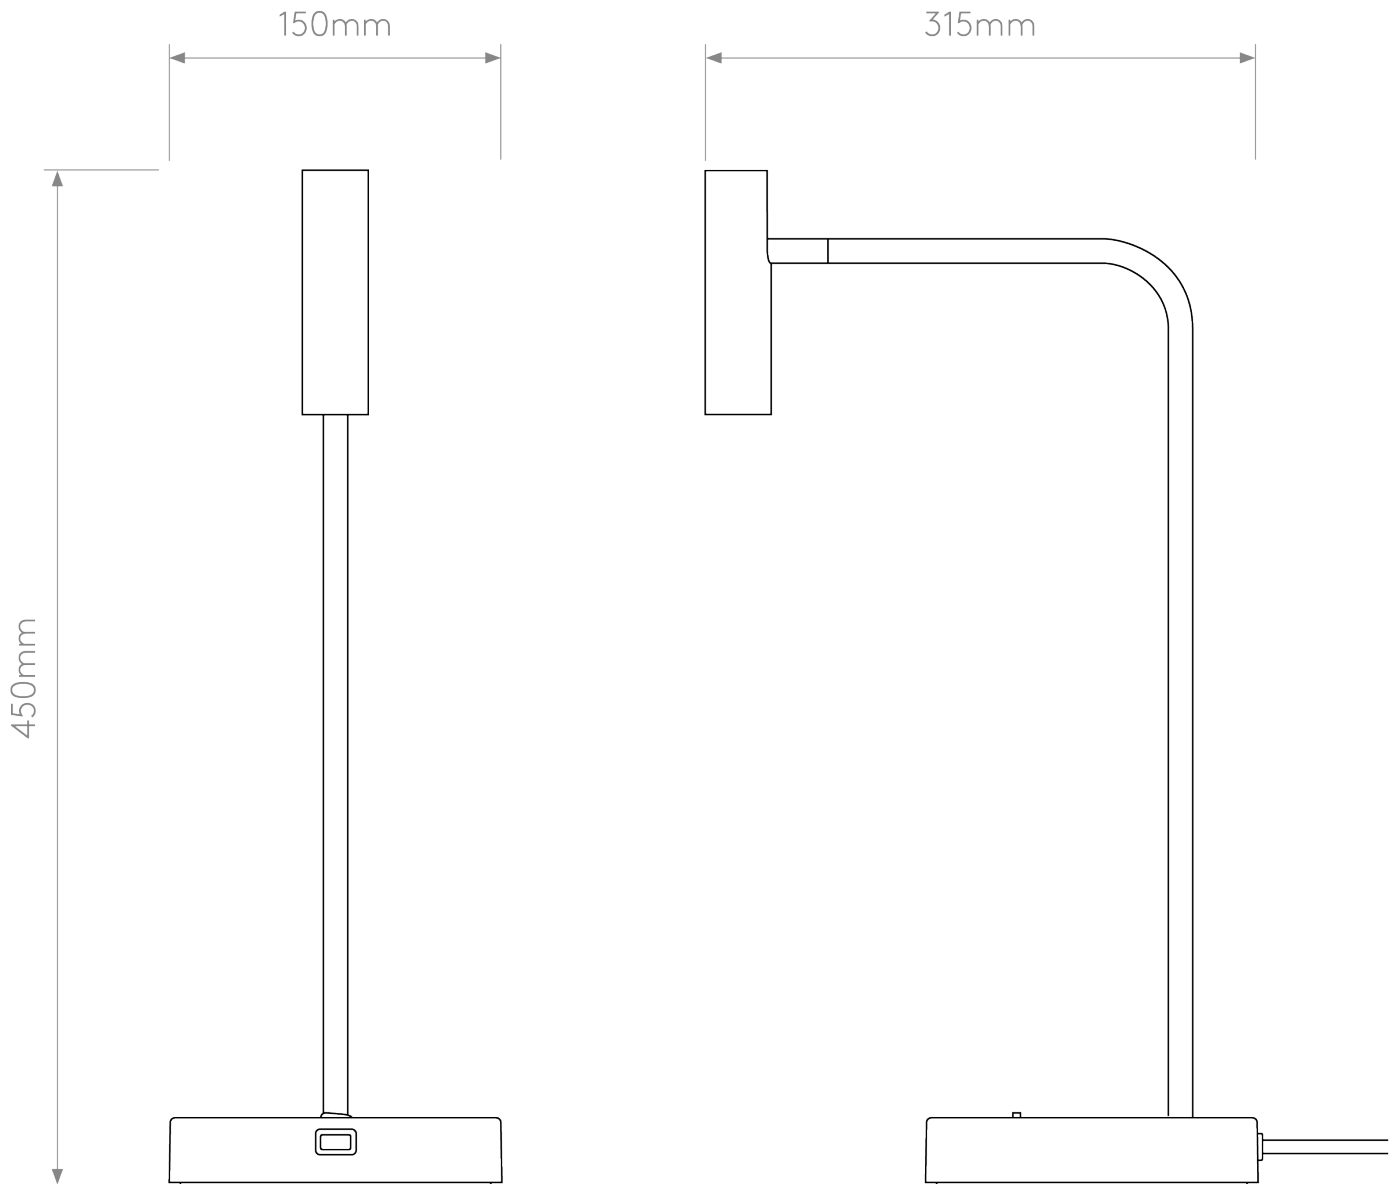

Astro Lighting - Enna - 1058213 - LED Nickel Task Table Lamp

**CONTACT**