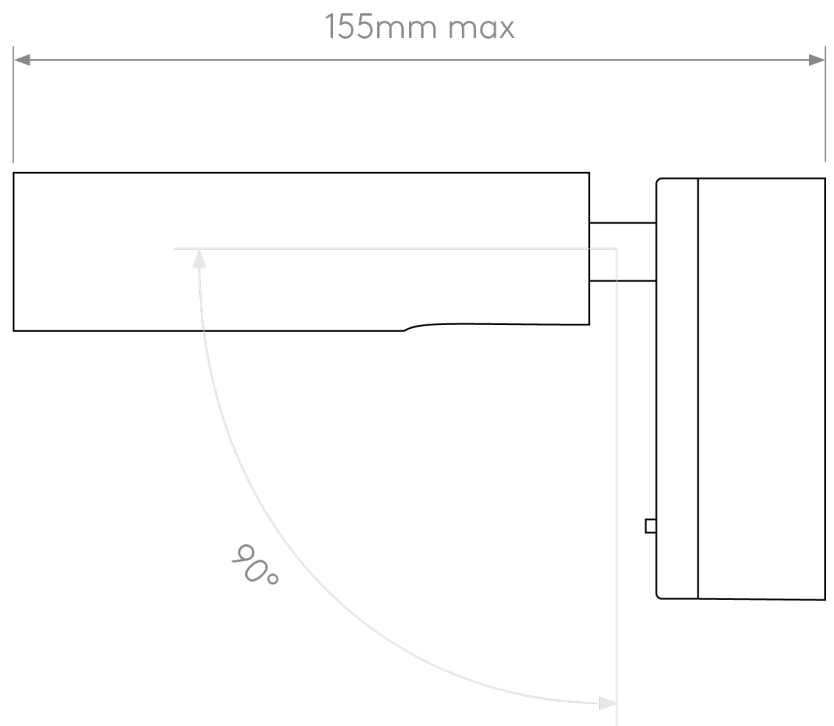

Astro Lighting - Enna - 1058225 - LED White Reading Wall Light

CONTACT