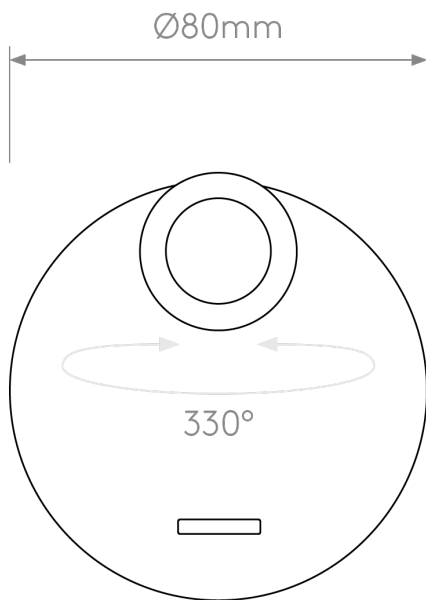

Astro Lighting - Enna - 1058225 - LED White Reading Wall Light

CONTACT