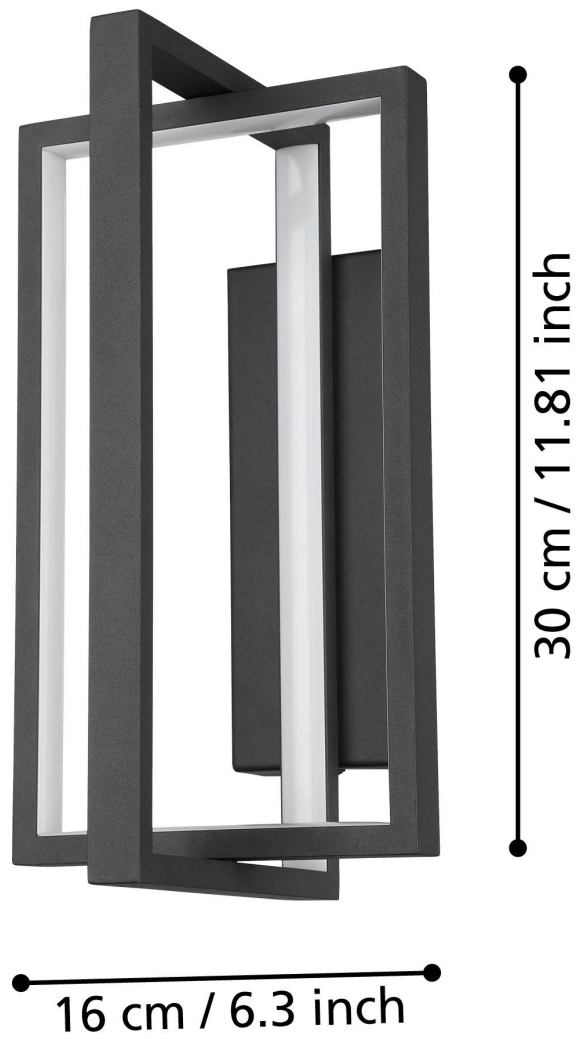

Eglo Lighting - Siberia - 900467 - LED Black White Wall Light

CONTACT