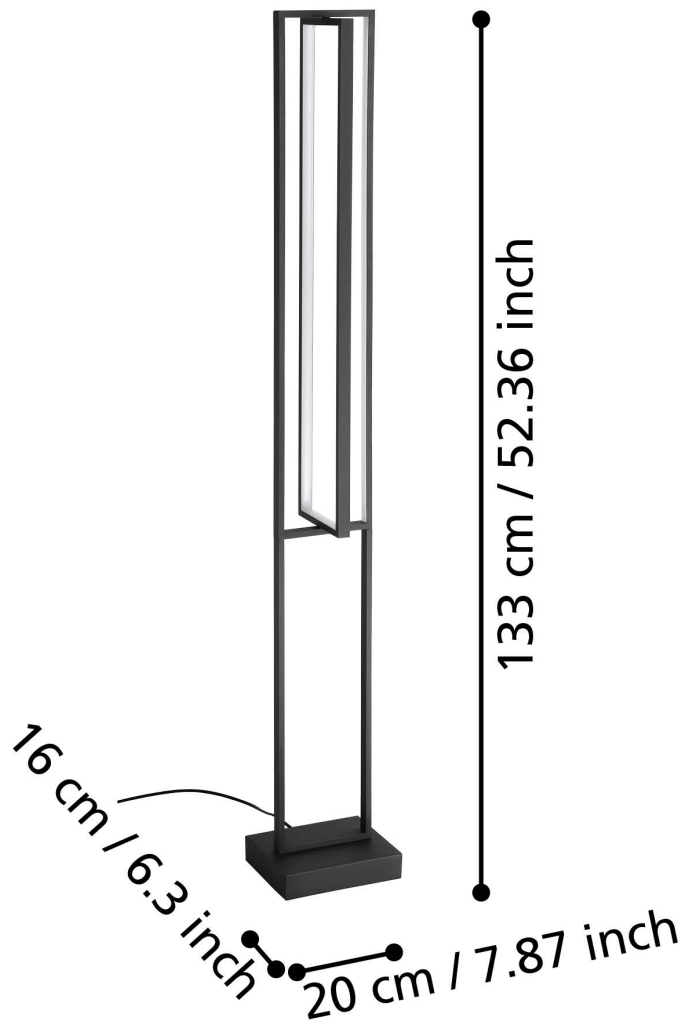

Eglo Lighting - Siberia - 900469 - LED Black White Floor Lamp

CONTACT