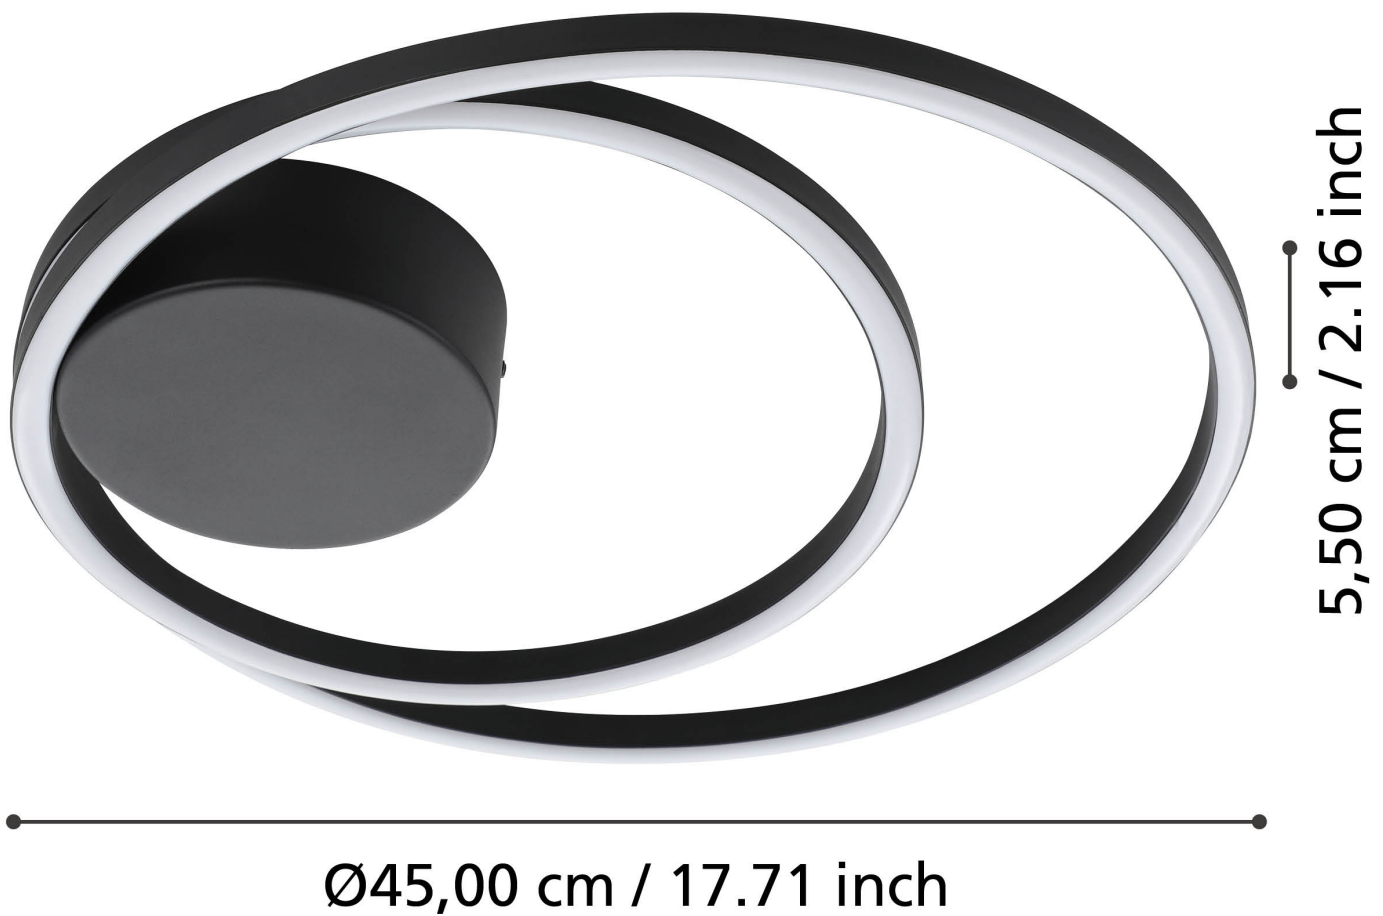

Eglo Lighting - Ruotale - 900471 - LED Black White Flush Ceiling Light

CONTACT