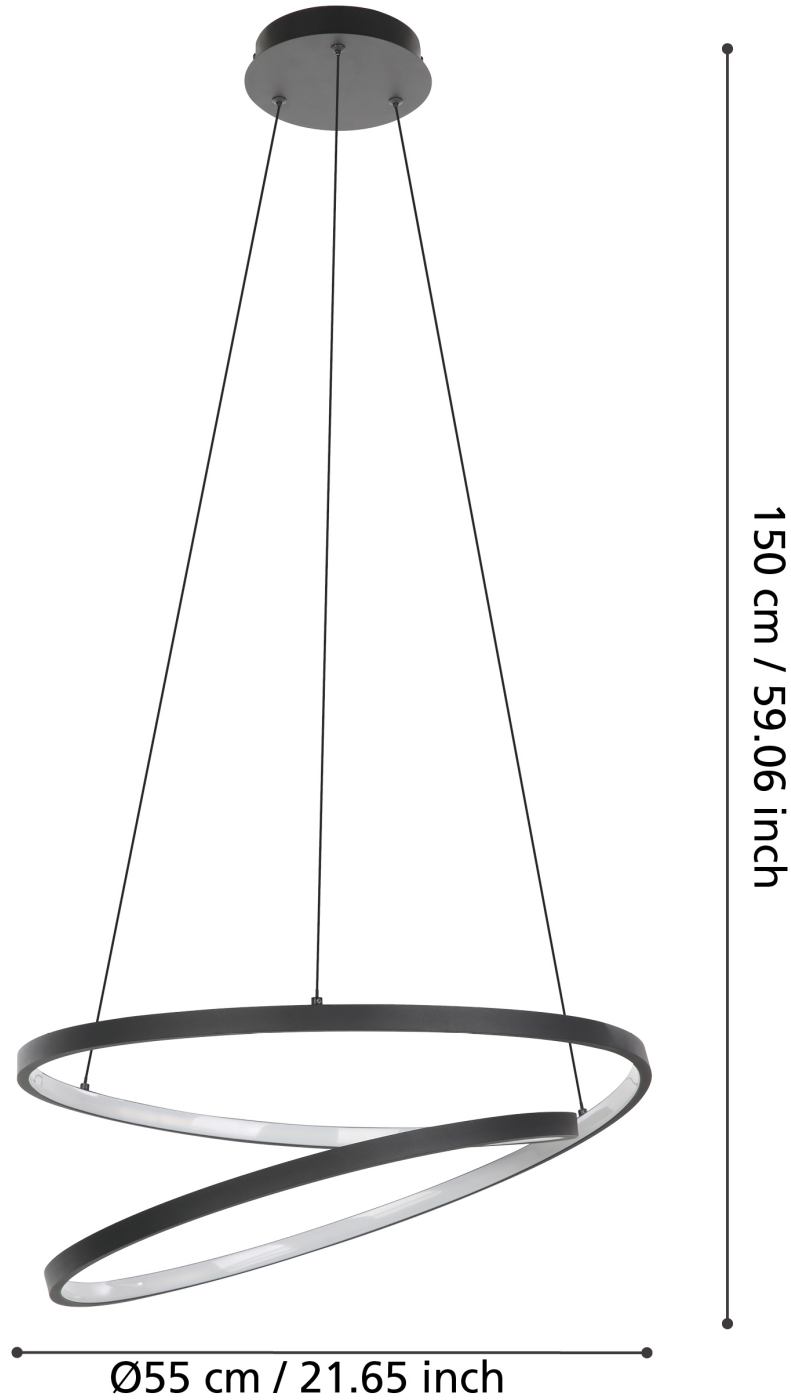

Eglo Lighting - Ruotale - 900472 - LED Black White Ceiling Pendant Light

CONTACT