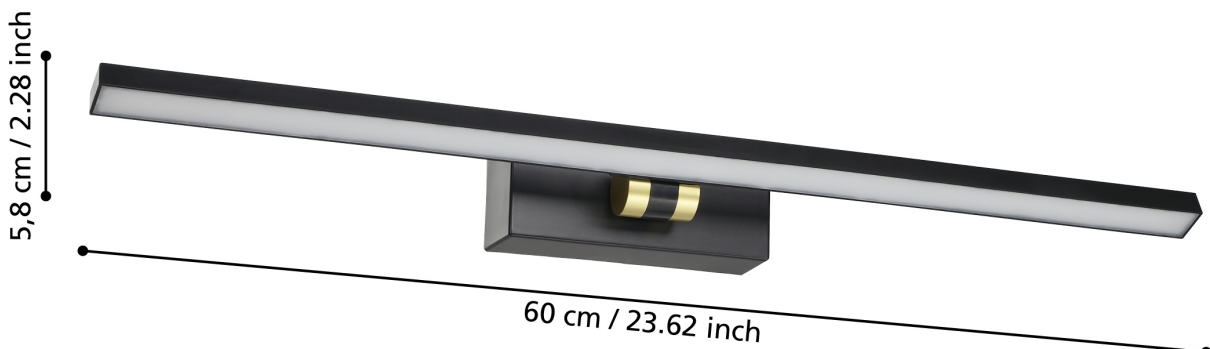

Eglo Lighting - Verdello - 900475 - LED Black Brass White IP44 Bathroom Strip Wall Light

CONTACT