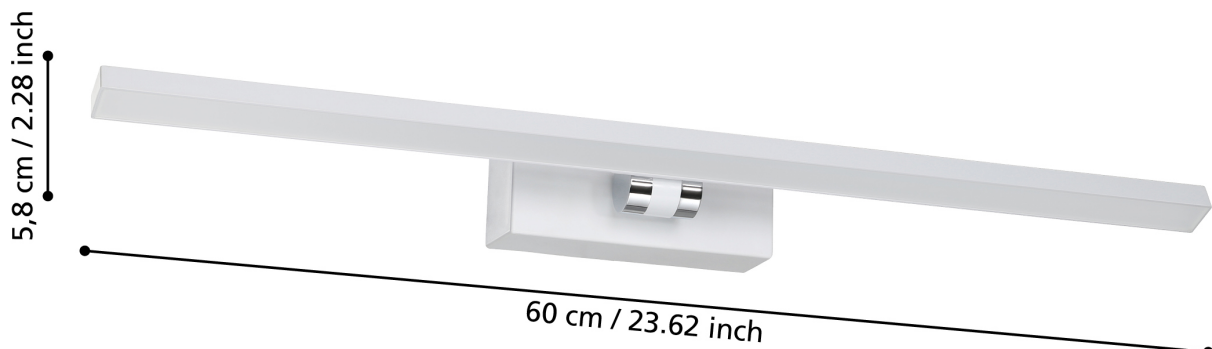

Eglo Lighting - Verdello - 900476 - LED White Chrome IP44 Bathroom Strip Wall Light

**CONTACT**