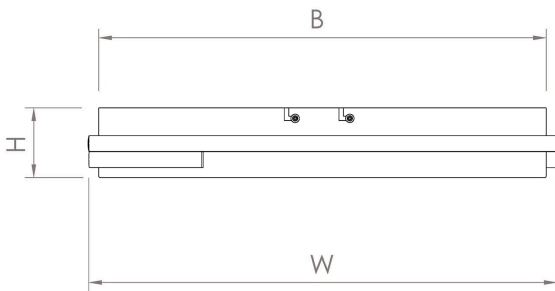

Eglo Lighting - Genovese-Z - 900477 - LED Black White Flush Ceiling Light

900477

FRONT

TOP

SIDE

	Millimeters	Inches
L	470	18.5
W	470	18.5
A	450	17.7
B	450	17.7
H	70	2.75

CONTACT