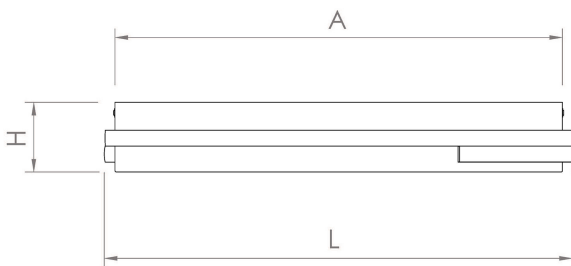

Eglo Lighting - Genovese-Z - 900477 - LED Black White Flush Ceiling Light

900477

FRONT

TOP

SIDE

	Millimeters	Inches
L	470	18.5
W	470	18.5
A	450	17.7
B	450	17.7
H	70	2.75

CONTACT