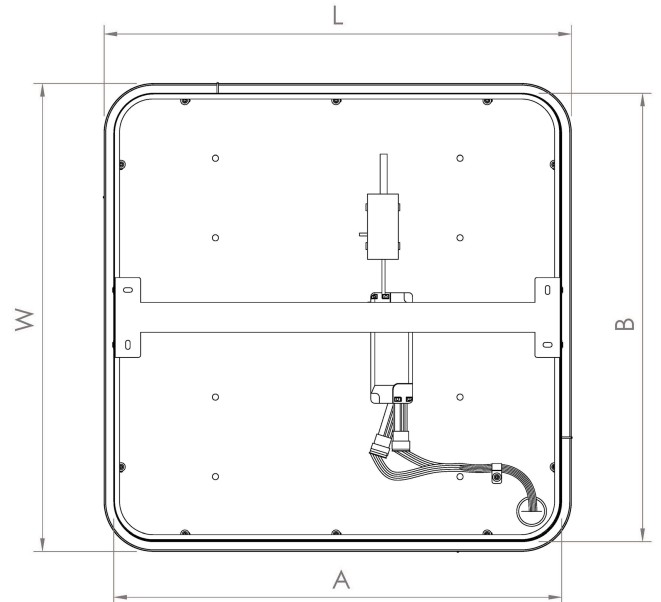

Eglo Lighting - Genovese-Z - 900477 - LED Black White Flush Ceiling Light

900477

FRONT

TOP

SIDE

	Millimeters	Inches
L	470	18.5
W	470	18.5
A	450	17.7
B	450	17.7
H	70	2.75

CONTACT